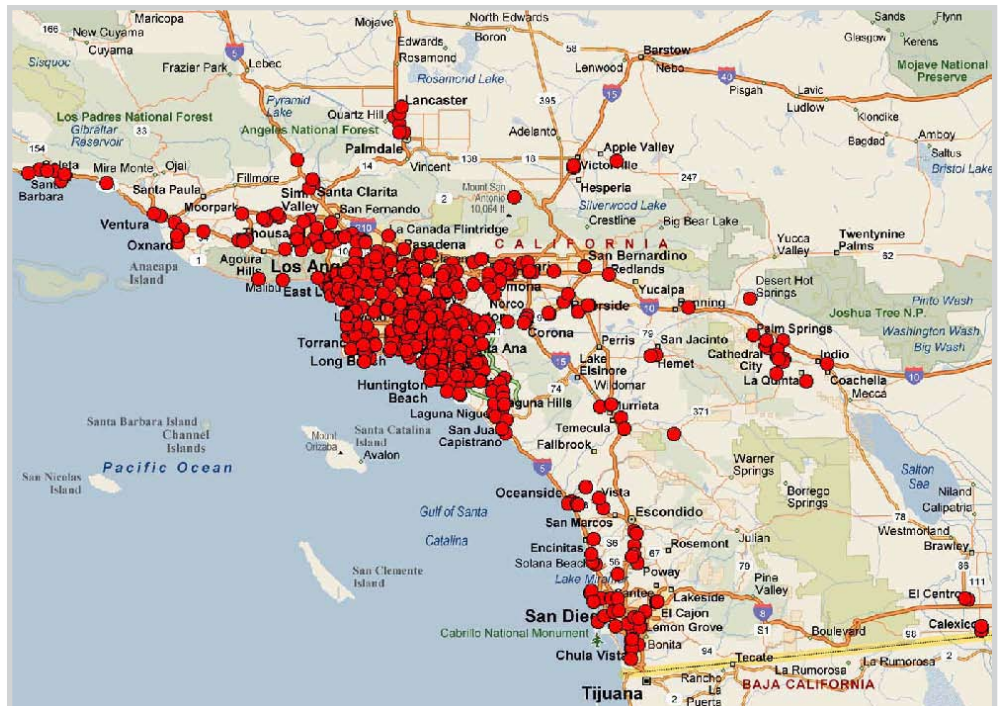

RECENT RETAIL ASSIGNMENTS

For information, contact:

Richard West, MAI

First Vice President
Southern California Region

International Valuation Team
Retail Valuation Group Leader

T 760.438.8526

949.725.8557

F 949.725.8440

richard.west@cbre.com

CB Richard Ellis
Valuation & Advisory Services
5780 Fleet Street, Suite 300
Carlsbad, CA 92008

3501 Jamboree Road, Suite 100
Newport Beach, CA 92660

www.cbre.com/rvg

www.cbre.com/Richard.West

Retail 24/7.