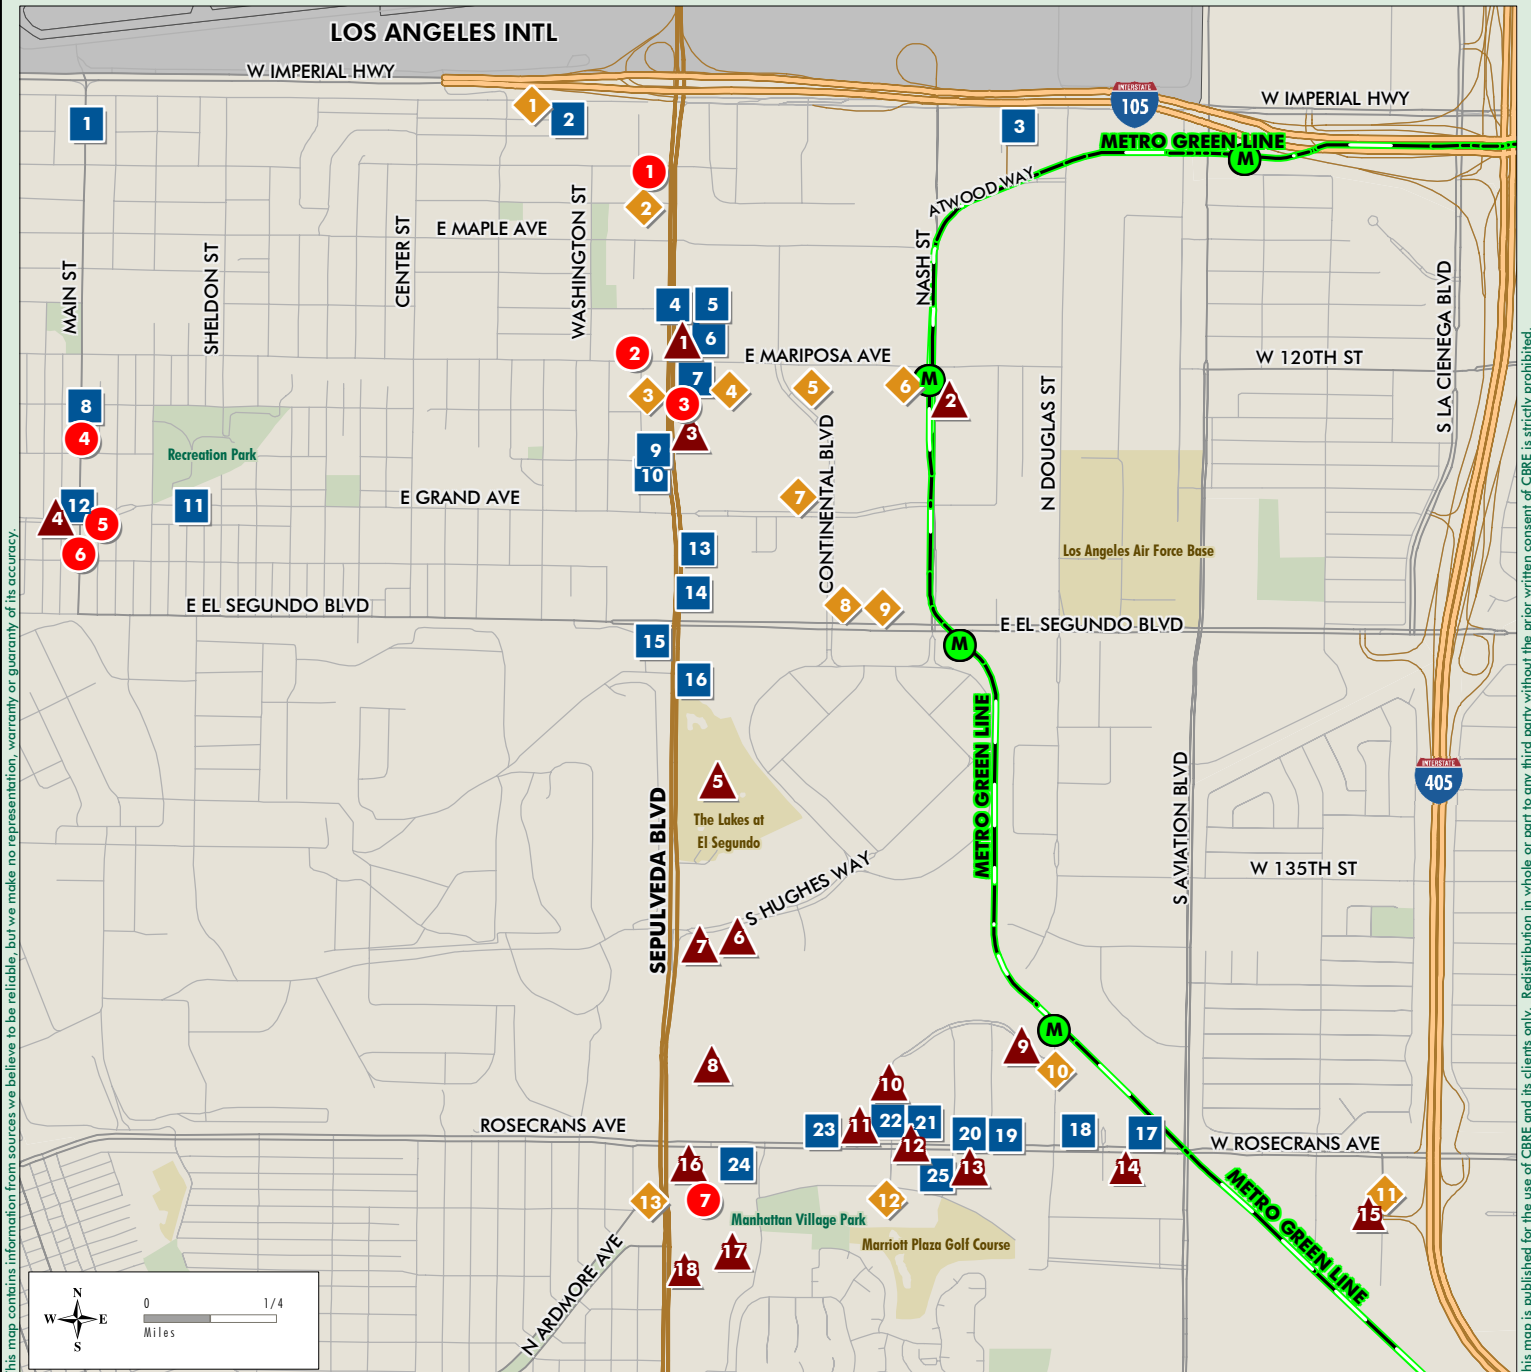

El Segundo Amenities Map

- ◆ **Hotels**
 1. Embassy Suites
 2. LAX South Travel Lodge
 3. Hacienda Hotel
 4. Homestead Village
 5. Marriott Courtyard LA
 6. Hilton Garden Inn
 7. Doubletree Hotel
 8. Marriott Residence Inn
 9. Residence Inn LAX
 10. Summerfield Suites
 11. Ayres Hotel
 12. Marriott Hotel & Golf Course
 13. Belamar Hotel

- ▲ **Retail/Recreation/Entertainment**
 1. FedEx Kinkos
 2. T-Mobile
 3. Staples
 4. Ralph's
 5. Blockbuster
 6. The Lakes at El Segundo
 7. H&R Block
 8. Renees Nutrition Center
 9. Plaza El Segundo
 10. Spectrum Club
 11. Pacific Theaters
 12. Golfsmith
 13. Murad Spa
 14. Trader Joe's
 15. Barnes & Noble
 16. Pier 1 Imports
 17. Vitamine Shoppe
 18. Ritz Cameron
 19. REI
 20. Old Navy
 21. Bed, Bath & Beyond
 22. Aaron Brothers
 23. Staples
 24. Costco
 25. EB Games
 26. Mattress Gallery
 27. Trade Secrets
 28. Magin Windows & Doors
 29. Fry's Electronics
 30. Manhattan Village Mall
 31. Pacific Theaters
 32. Ralphs
 33. Savon Drug

- **Dining**
 1. Pachanga
 2. Capistrano's
 3. Oasis Café
 4. Carl's Junior
 5. Green Burrito
 6. Sizzler
 7. Starbucks
 8. Quiznos Subs
 9. Robek's Juice
 10. Big Mike's
 11. Stick & Stein
 12. Grand Café
 13. El Tarasco
 14. Rinaldi's
 15. Vista Café
 16. Wall Street Deli
 17. McDonald's
 18. Togo's
 19. Valentino's Pizza
 20. Thai Dishes
 21. Macaroni Grill
 22. Flemings Steakhouse
 19. Noah's Bagels
 20. Cozymel's
 21. Boston Market
 22. Starbucks
 23. Daily Grill
 24. McCormick & Schmicks
 25. PF Chang's
 26. Quiznos Subs
 27. Taiko
 28. California Pizza Kitchen
 29. Islands
 30. China Grill
 31. Koo-Koo Roo's
 32. East Coast Bagel
 33. See's Candy
 34. Coffee Bean & Tea Leaf
 35. Olive Garden
 36. Chile's
 37. Baja Fresh
 38. Tacone
 39. Coco's
 40. LA Food Show
 41. Corner Bakery
 42. Houstons
 43. Johnny Rockets
 44. Lido's
 45. Pachanga
 46. Subway
 47. Jamba Juice