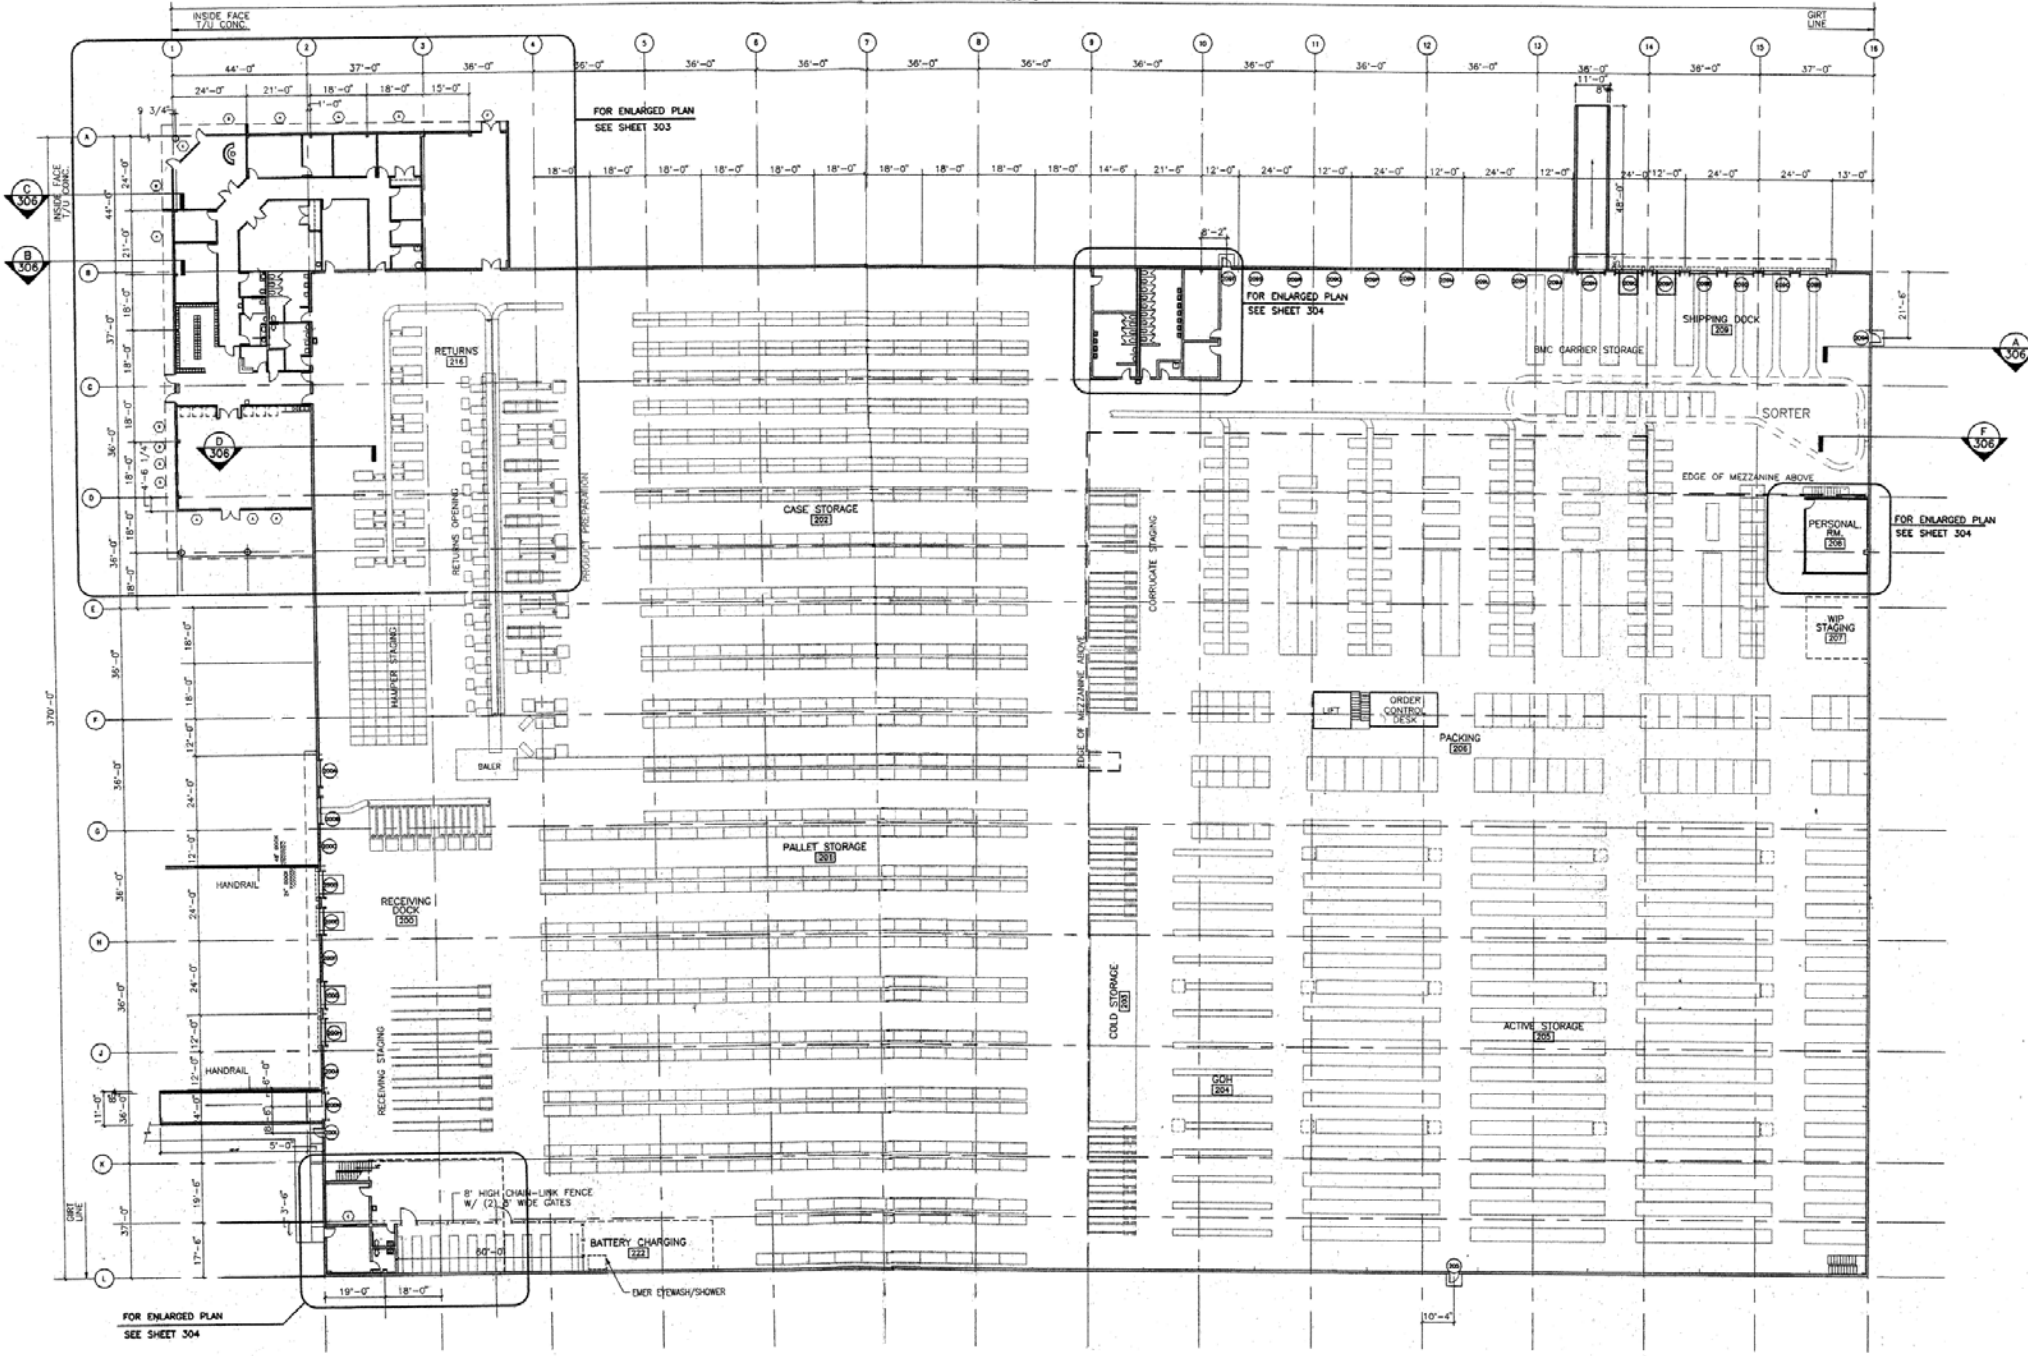

550'-0"

OVERALL FLOOR PLAN
SCALE: 1"=20'

NOTE:
ALL STORAGE RACKS, CONVEYORS, MEZZANINE STRUCTURE AND STAIRS, MEZZANINE RAILINGS, LIFT, ORDER CONTROL DESK, COLD STORAGE UNIT, ETC., FURNISHED AND INSTALLED BY OWNER.