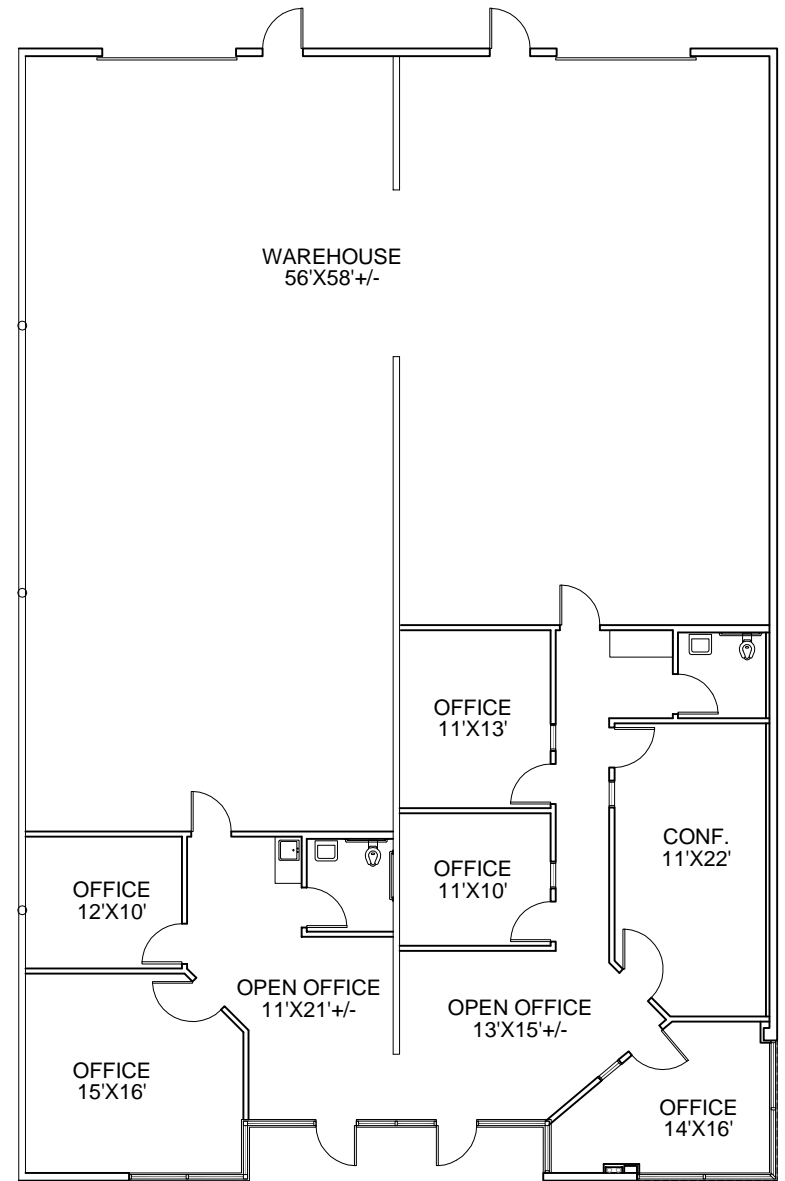

SEE ENLARGED  
FLOOR PLAN

**KEY PLAN**

SCALE: N.T.S.

**FLOOR PLAN**

SCALE: N.T.S.

**HERITAGE CORPORATE CENTER**  
10370 SLUSHER DRIVE  
SANTA FE SPRINGS, CALIFORNIA

SUITES 11/12  
4,831 RSF

**KEARNY**  
Real Estate Company