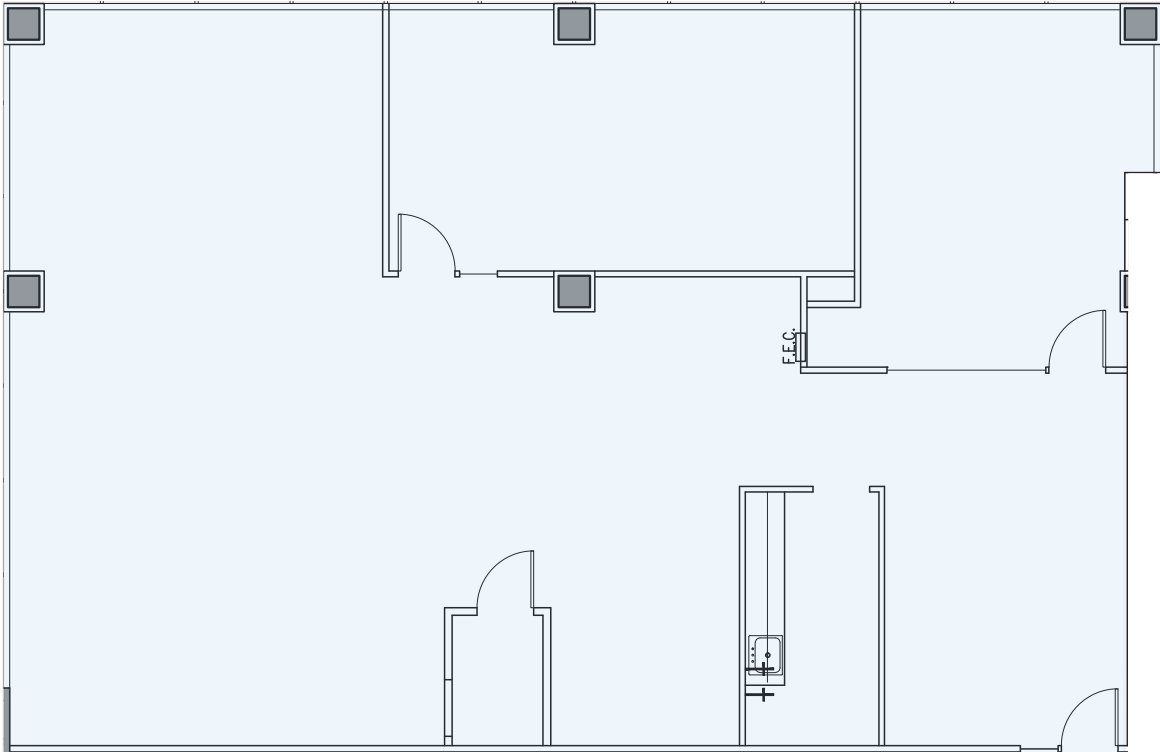

RIDGEWOOD

CORPORATE SQUARE
a **KBS** property

Building F

Suite 310: 2,889 SF

Available: Now

CBRE

**FOR MORE
INFORMATION**

Scott Davis