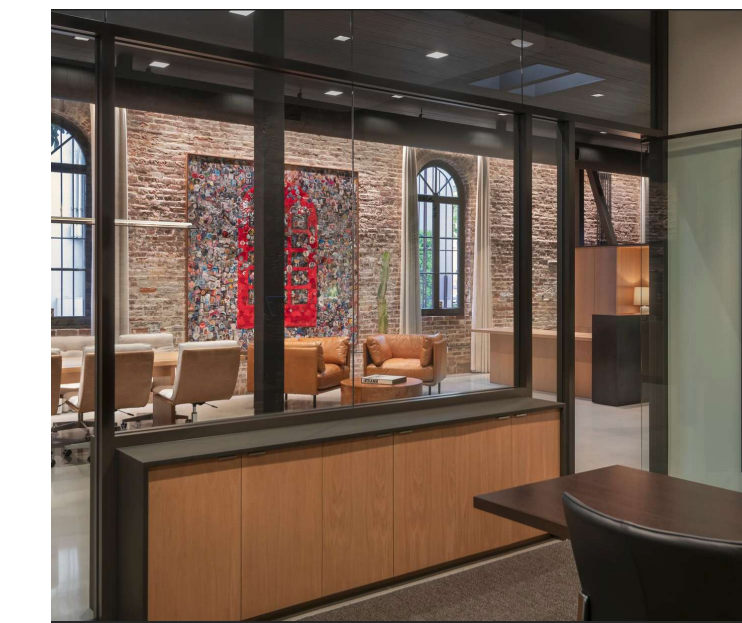

Suite A - 10,208 RSF

Benching Stations (2'6 x 5')	40
Offices/Flex	9
Conference/Meeting/Huddle	3
Storage/IT	1/1
Phone	2
Wellness	1
Open Collaboration	2
Working Cafe	1
Copy/Print	1

Suite B - 5,980 RSF

Benching Stations (2'6 x 5')	22
Offices/Flex	8
Conference/Meeting	2
Storage/IT	1/1
Working Cafe	1
Phone Booths	3
Copy/Print	1

Conference Integrated Millwork/Glazing

Ceiling/Flooring Features

Curved Glass Corner Example

Jewel Box Conference Room

Ceiling/Flooring Features

Working Cafe Millwork Details