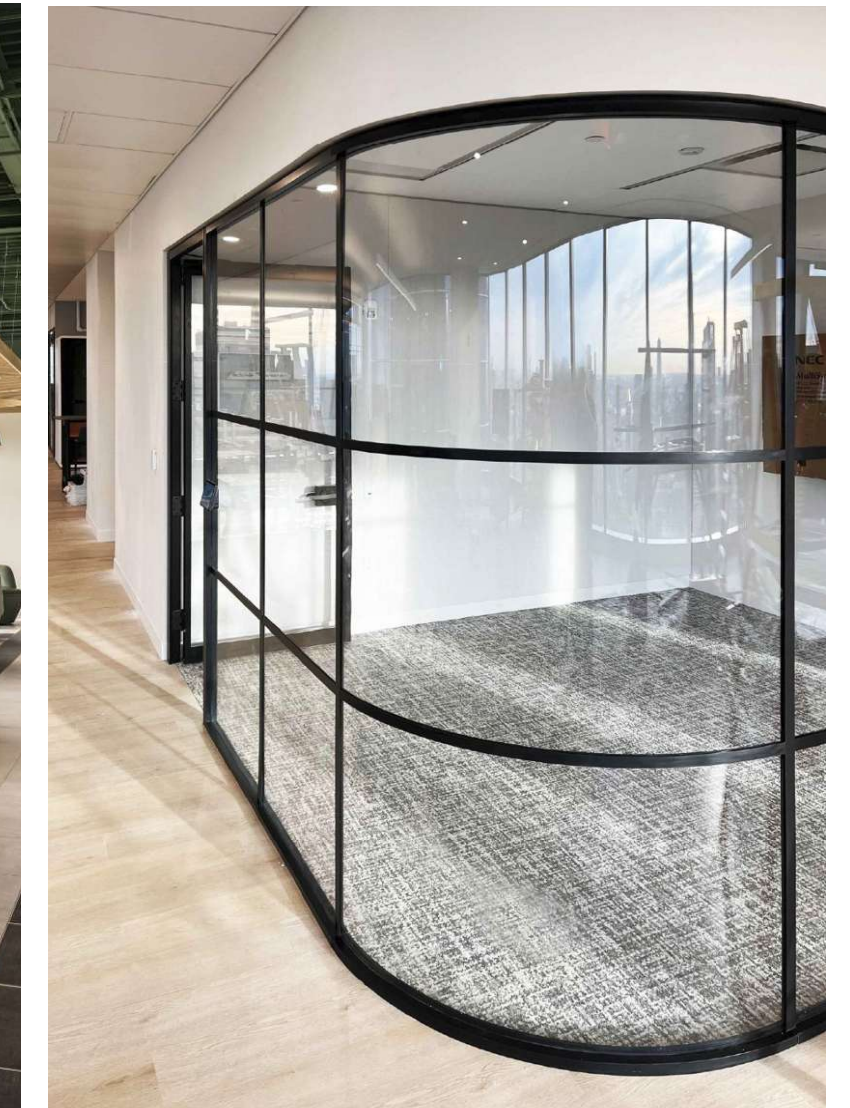

Suite A - 10,208 RSF

Benching Stations (2'6 x 5')	40
Offices/Flex	9
Conference/Meeting/Huddle	3
Storage/IT	1/1
Phone	2
Wellness	1
Open Collaboration	2
Working Cafe	1
Copy/Print	1

Suite B - 5,980 RSF

Benching Stations (2'6 x 5')	22
Offices/Flex	8
Conference/Meeting	2
Storage/IT	1/1
Working Cafe	1
Phone Booths	3
Copy/Print	1

Conference Integrated Millwork/Glazing

Ceiling/Flooring Features

Curved Glass Corner Example

Jewel Box Conference Room

Ceiling/Flooring Features

Working Cafe Millwork Details