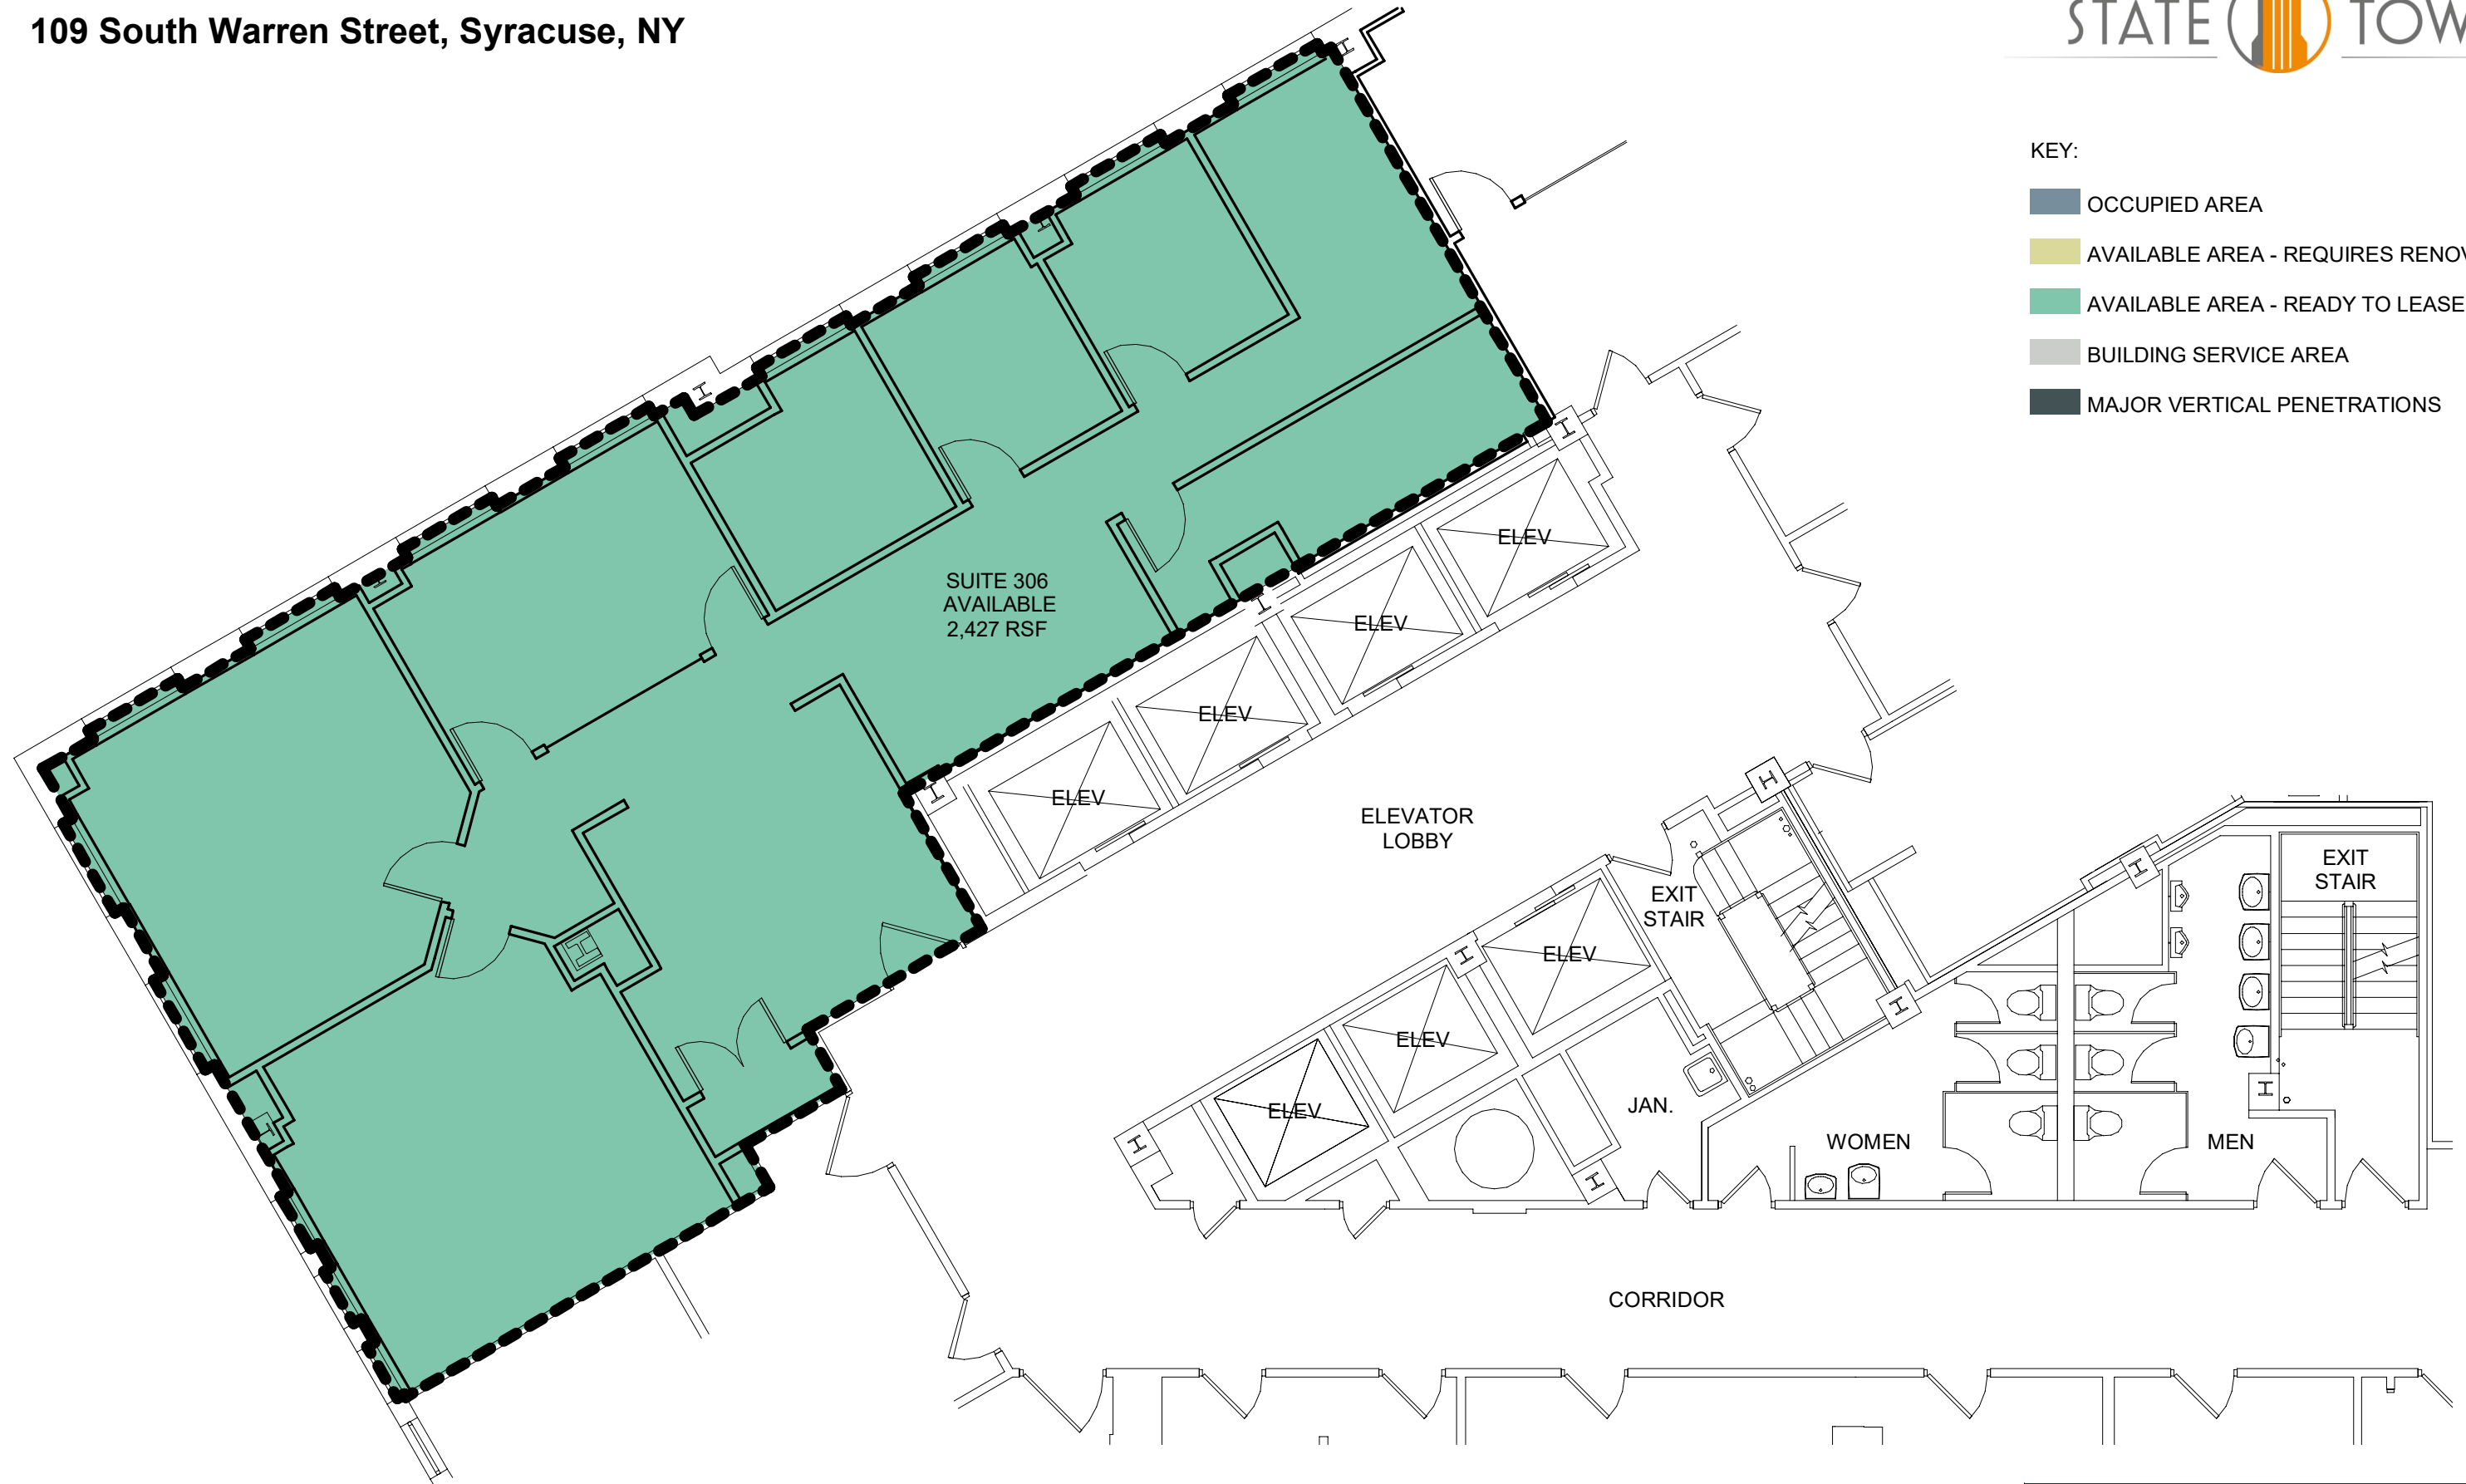

STATE TOWER

109 South Warren Street, Syracuse, NY

KEY:

- OCUPIED AREA
- AVAILABLE AREA - REQUIRES RENOVATION
- AVAILABLE AREA - READY TO LEASE
- BUILDING SERVICE AREA
- MAJOR VERTICAL PENETRATIONS

Drawing Name: I:\Projects\2600\2613 - State Tower Building\2613.001.001-02 Lease Plans\ARCH\2613.001.001_State Tower Building_Leasing Plans_4-1-25.rvt
Date Plotted: 9/18/2025 10:18:50 AM