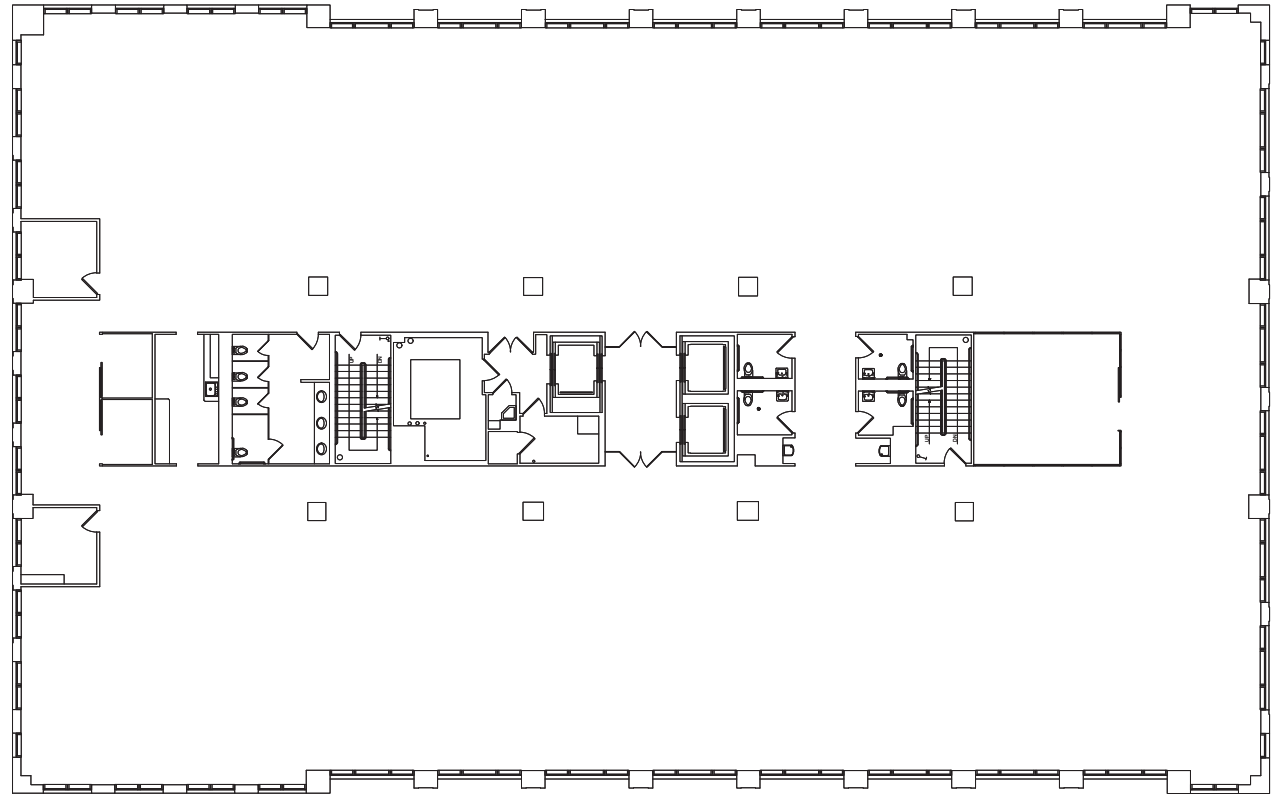

SUITE 500

18,411 RSF

AS-BUILT DIAGRAM

101 W PONCE DE LEON AVENUE
DECATUR, GA 30030

For leasing information, contact:

JESSICA DOYLE
Senior Vice President
+1 404 408 1264
jessica.doyle@cbre.com

GRAHAM LITTLE
First Vice President
+1 404 771 7957
graham.little@cbre.com

CBRE, INC.
+1 404 504 7900
cbre.com/atlanta

101

W. PONCE

RMR
OFFICE

CBRE