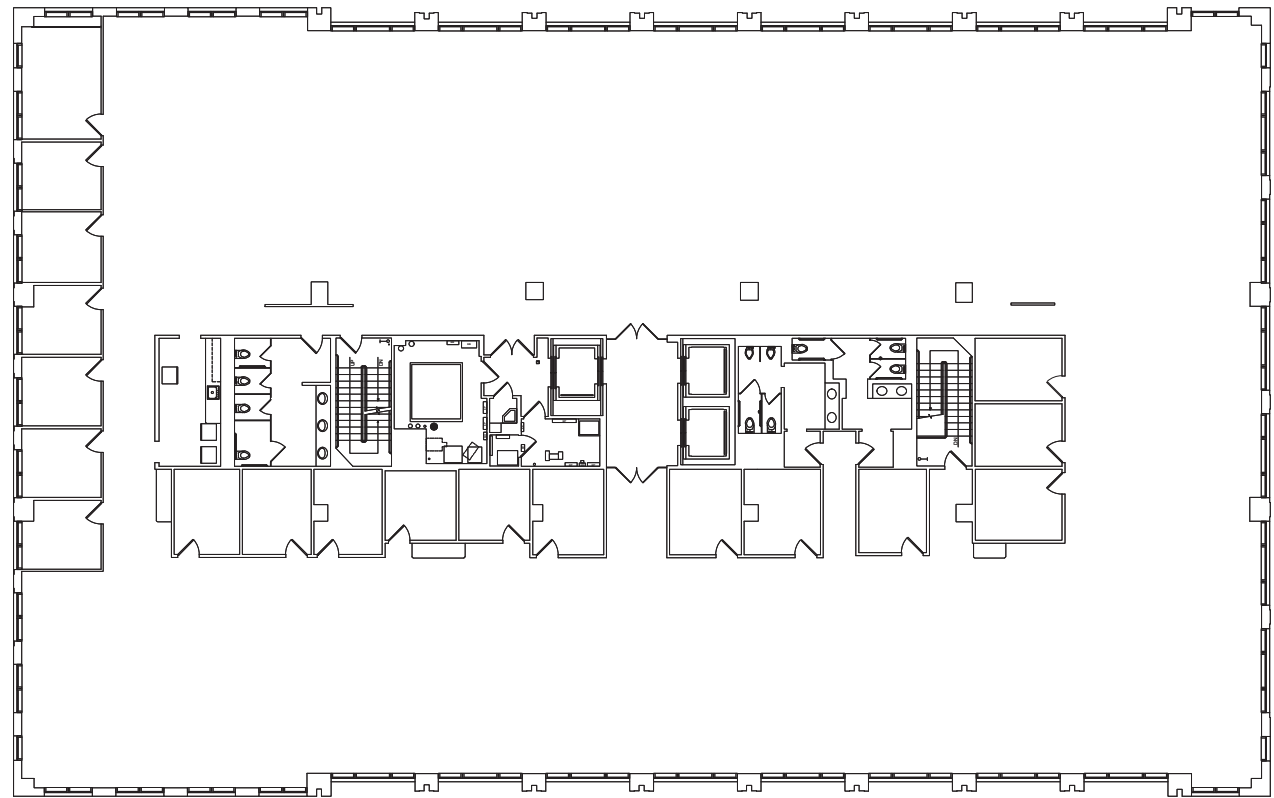

SUITE 600
18,411 RSF

AS-BUILT
DIAGRAM

101 W PONCE DE LEON AVENUE
DECATUR, GA 30030

For leasing information, contact:

JESSICA DOYLE
Senior Vice President
+1 404 408 1264
jessica.doyle@cbre.com

GRAHAM LITTLE
First Vice President
+1 404 771 7957
graham.little@cbre.com

CBRE, INC.
+1 404 504 7900
cbre.com/atlanta

101
W. PONCE

RMR
OFFICE

CBRE