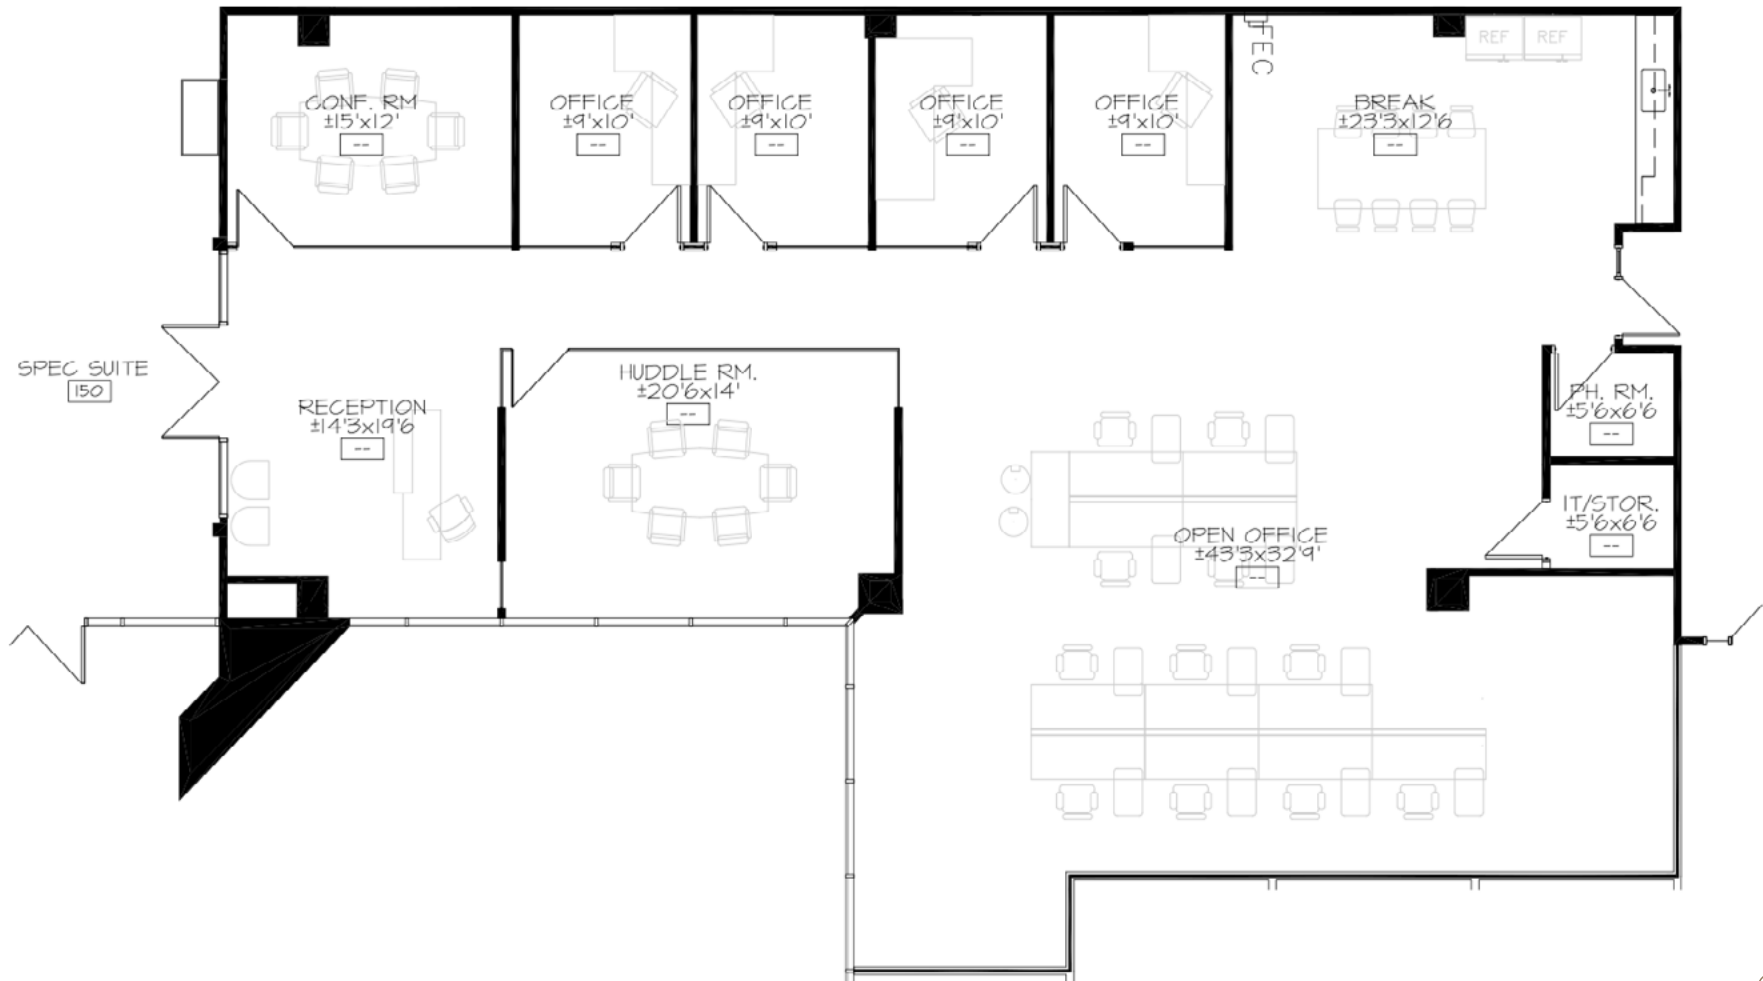

Available Suites

Suite 150

±3,567 SF SPEC SUITE (AVAILABLE 09-01-2026)

\$36.00/SF full service

NOT TO SCALE