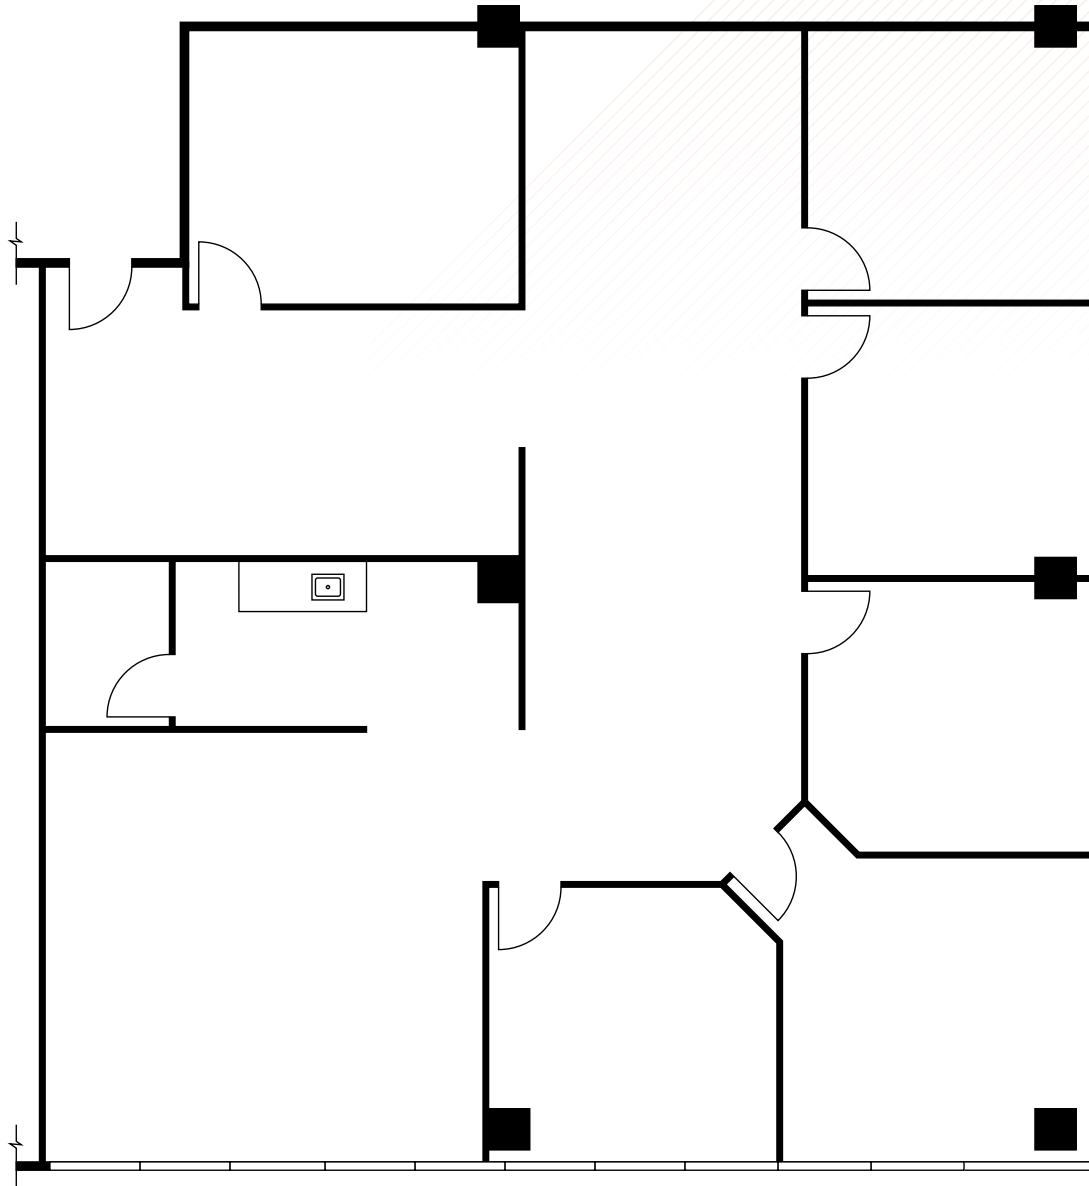

suite floor plan

Suite 460

±2,627 SF

Lease Rate
\$22.00/SF Full Service

OFFICE FOR LEASE