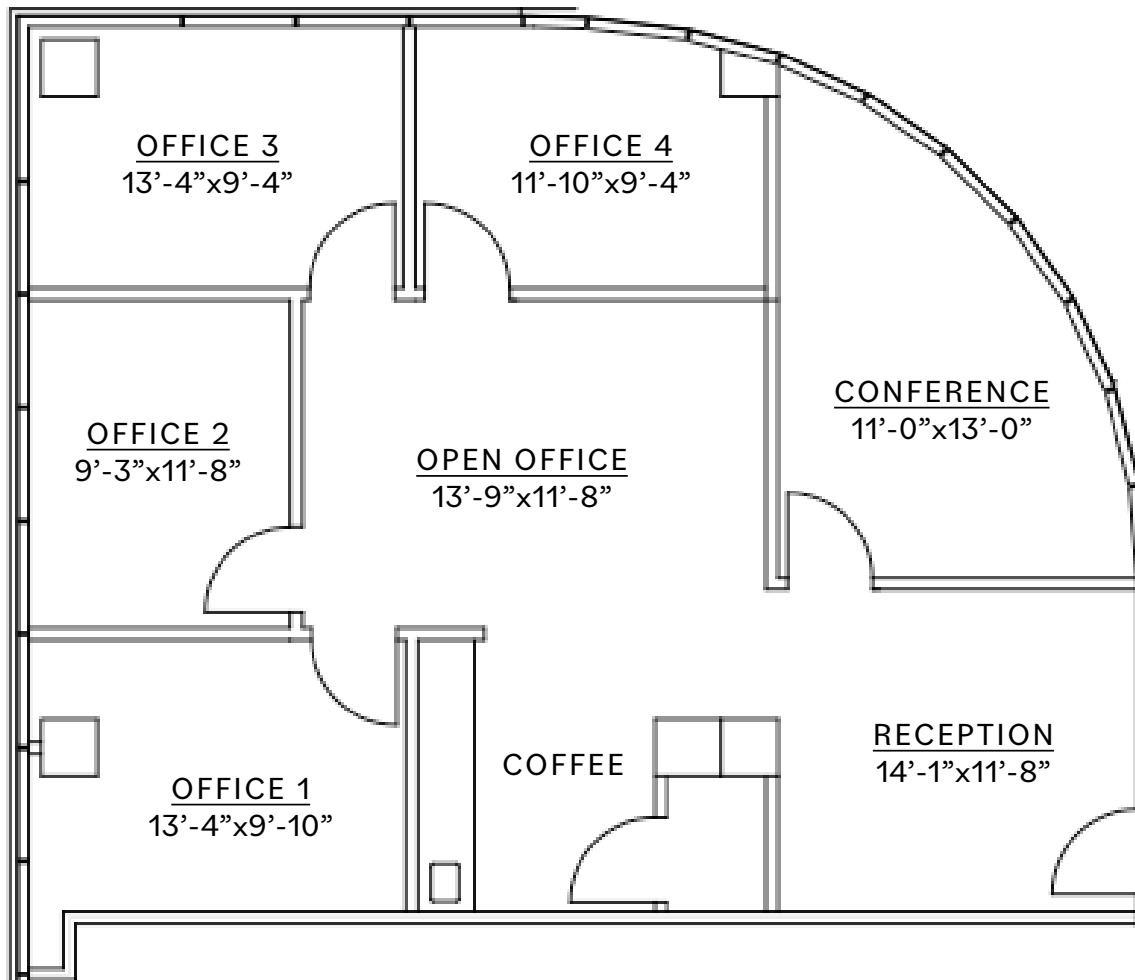

# suite floor plan

OFFICE FOR LEASE

Suite  
110

±1,401 SF

Lease Rate  
\$23.00/SF  
Full Service

Not to Scale