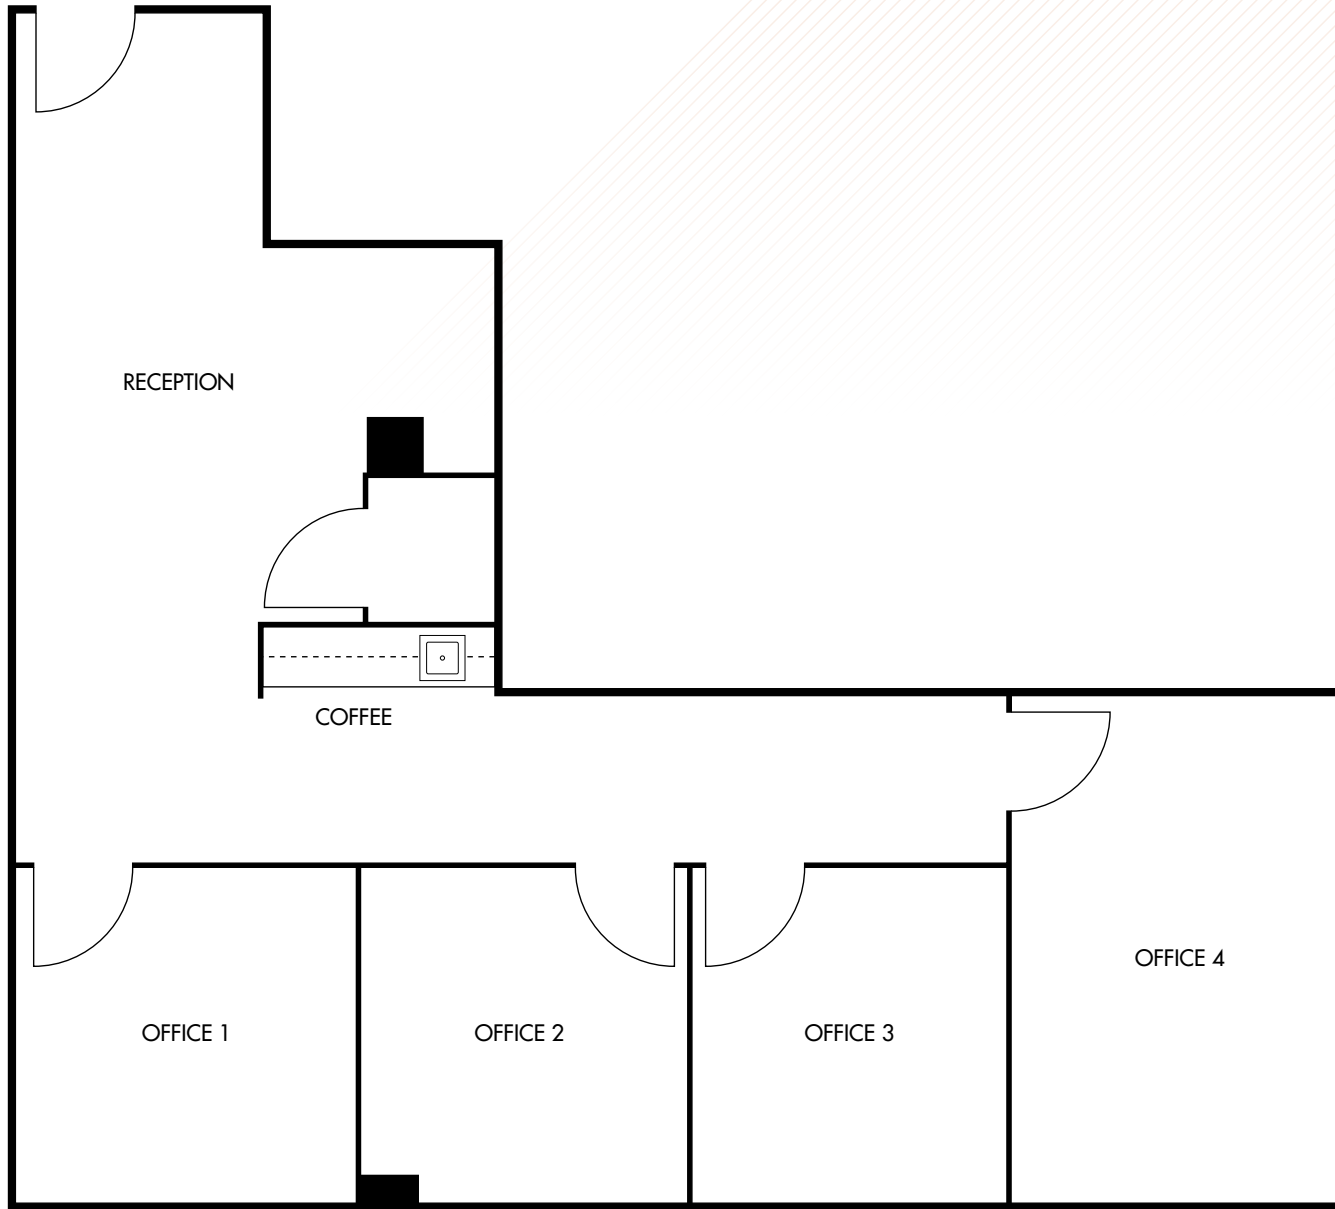

# suite floor plan

OFFICE FOR LEASE

Suite  
220

±1,457 SF

Lease Rate  
\$22.00/SF  
Full Service