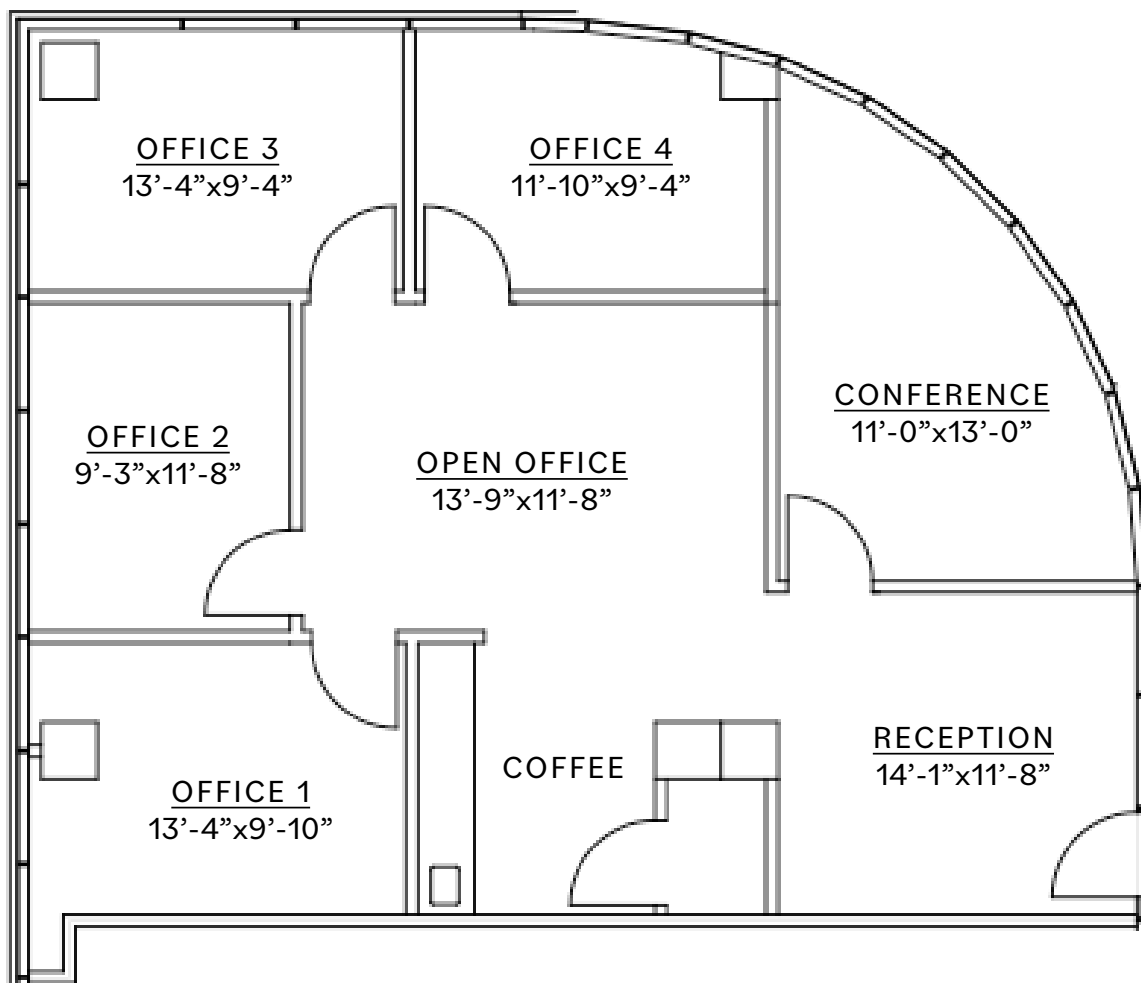

suite floor plan

OFFICE FOR LEASE

Suite
110

±1,401 SF

Lease Rate
\$20.50/SF
Full Service

Not to Scale