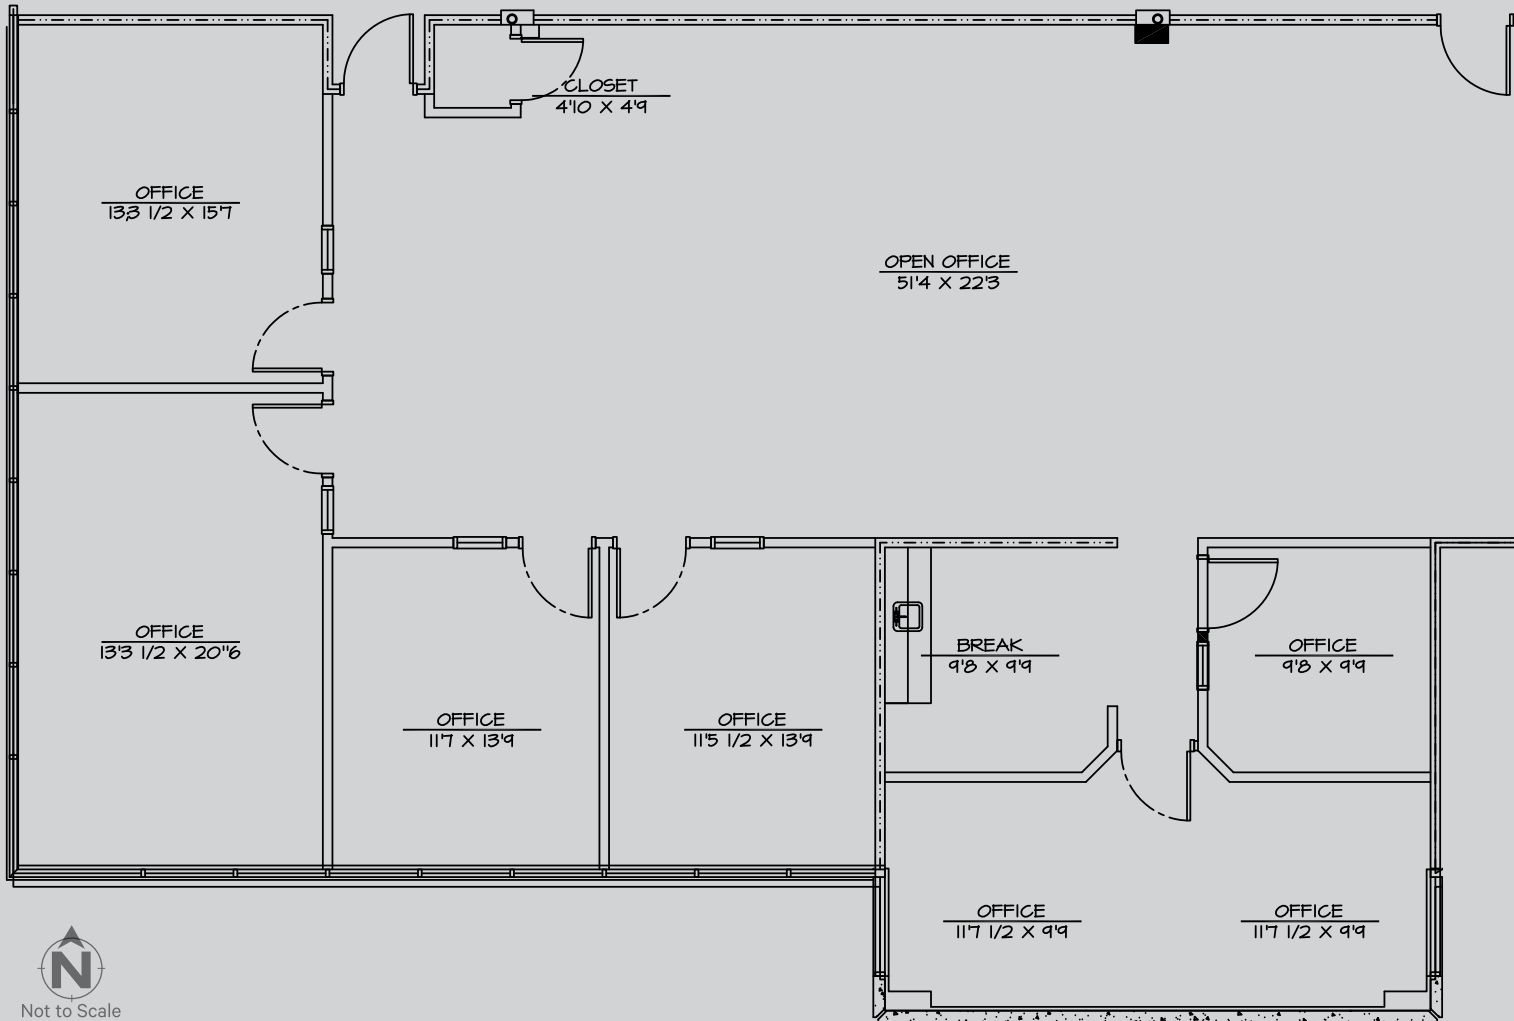

AVAILABLE FLOOR PLANS

SUITE 109 — ±2,795 SF
AVAILABLE 10/01/2026

40 W
BASELINE RD
TEMPE, AZ 85283

OFFICE FOR LEASE

CBRE