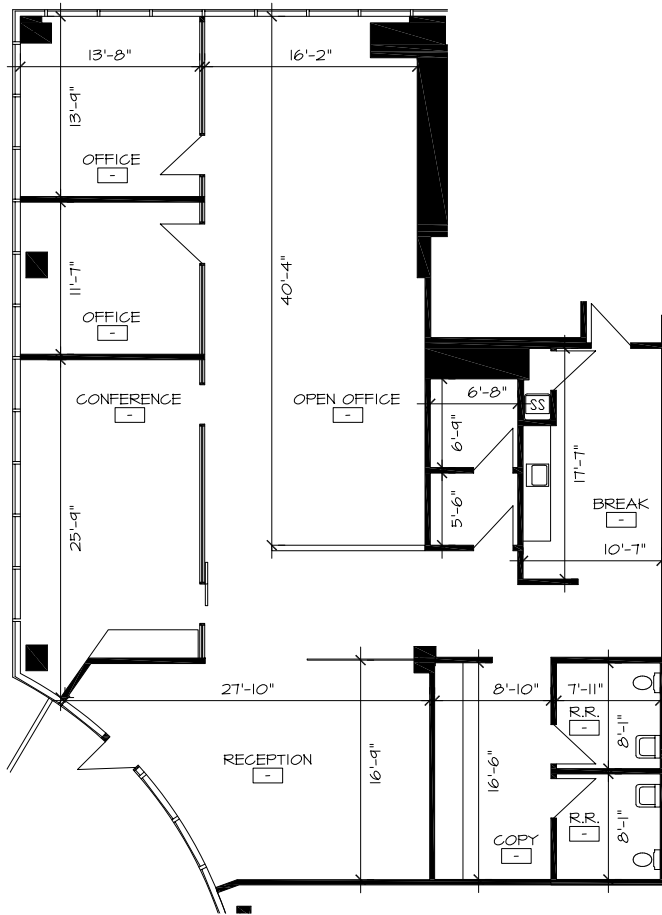

Floor Plan

SUITE 247 | ±2,977 SF

Available With 60 Days Notice

Lease Rate - \$32.00/SF NNN

EXISTING BUILDOUT

CONCEPTUAL BUILDOUT

Not to Scale

All measurements approximate