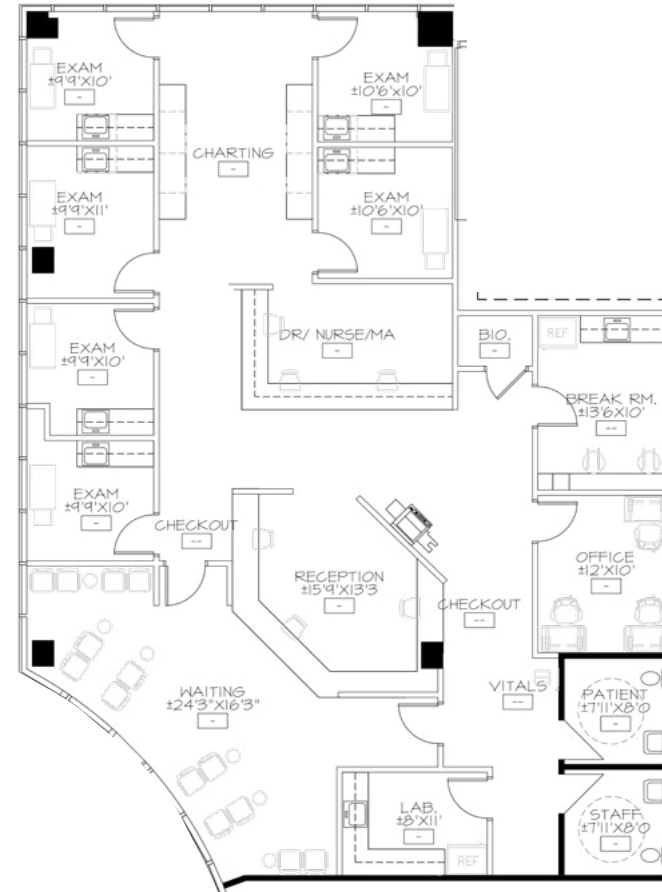

Floor Plan

SUITE 247 | ±2,977 SF

Available With 60 Days Notice

Lease Rate - \$32.00/SF NNN

EXISTING BUILDOUT

CONCEPTUAL BUILDOUT

Not to Scale

All measurements approximate