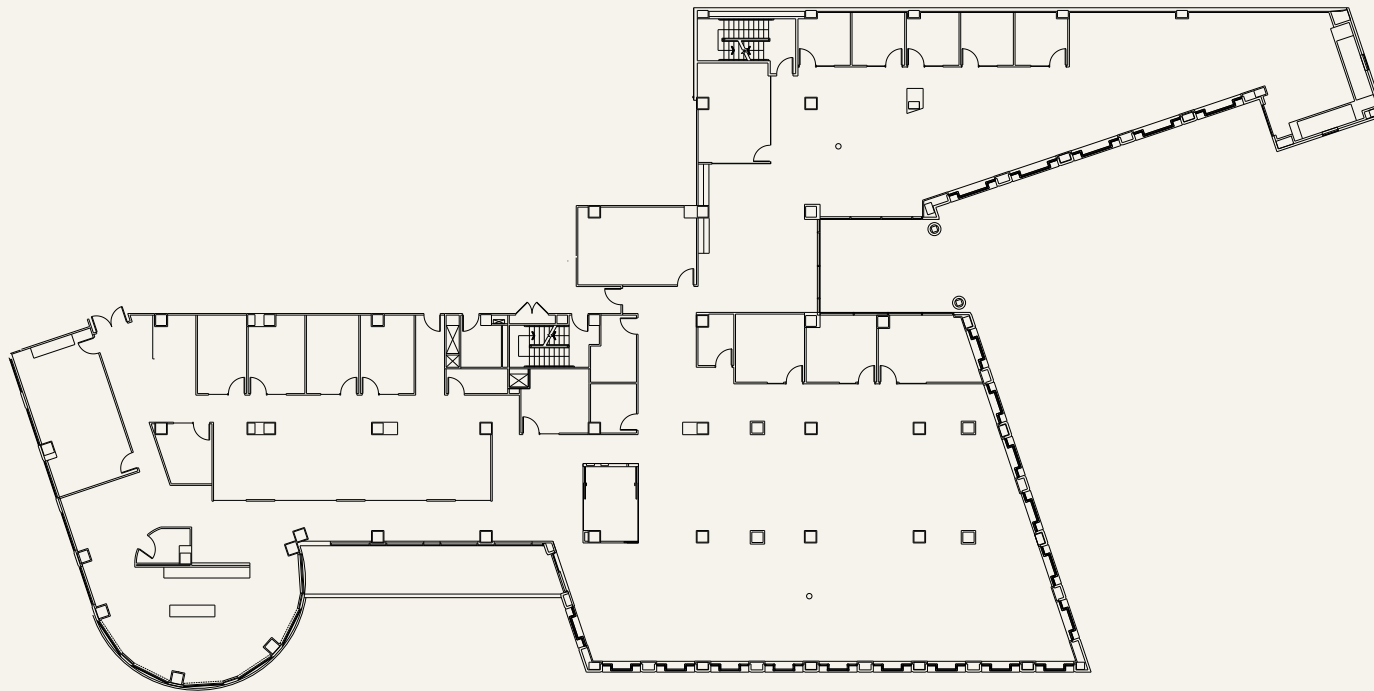

# FLOOR PLAN

**SUITE 200**  
**17,415 SF**

Wisconsin Avenue

Bethesda Avenue

**NIEL BEGGY**  
Senior Vice President  
+1 301 215 4105  
niel.beggy@cbre.com

**BRIAN MCCARTHY**  
Senior Vice President  
+1 301 215 4121  
brian.mccarthy@cbre.com