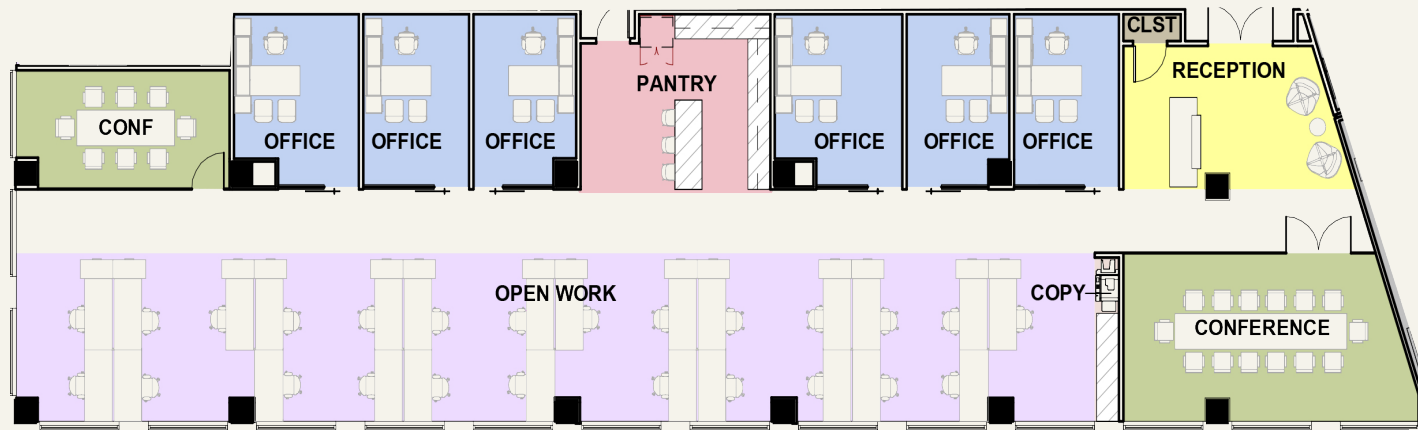

7200

WISCONSIN
AVE

FLOOR PLAN

SUITE 830
5,314 SF

NIEL BEGGY
Senior Vice President
+1 301 215 4105
niel.beggy@cbre.com

BRIAN MCCARTHY
Senior Vice President
+1 301 215 4121
brian.mccarthy@cbre.com