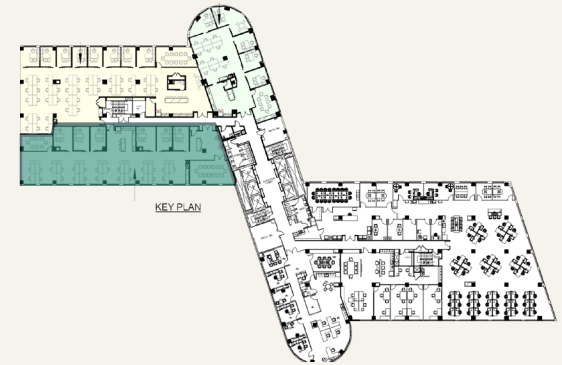

7200

WISCONSIN
AVE

FLOOR PLAN

SUITE 830
5,314 SF

NIEL BEGGY
Senior Vice President
+1 301 215 4105
niel.beggy@cbre.com

BRIAN MCCARTHY
Senior Vice President
+1 301 215 4121
brian.mccarthy@cbre.com