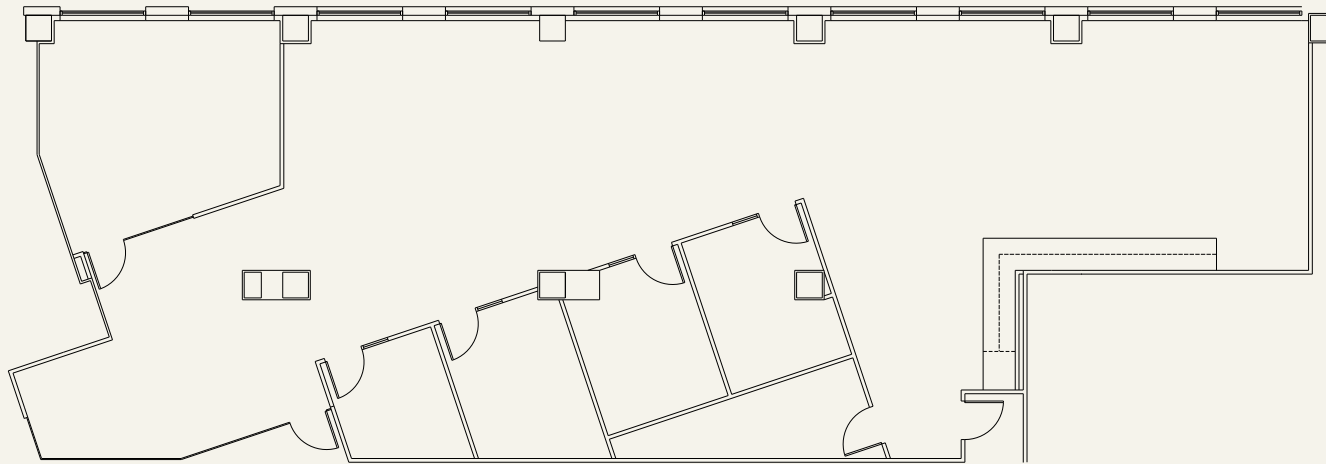

7200

WISCONSIN
AVE

FLOOR PLAN

SUITE 250
3,728 SF

Wisconsin Avenue

Bethesda Avenue

NIEL BEGGY
Senior Vice President
+1 301 215 4105
niel.beggy@cbre.com

BRIAN MCCARTHY
Senior Vice President
+1 301 215 4121
brian.mccarthy@cbre.com