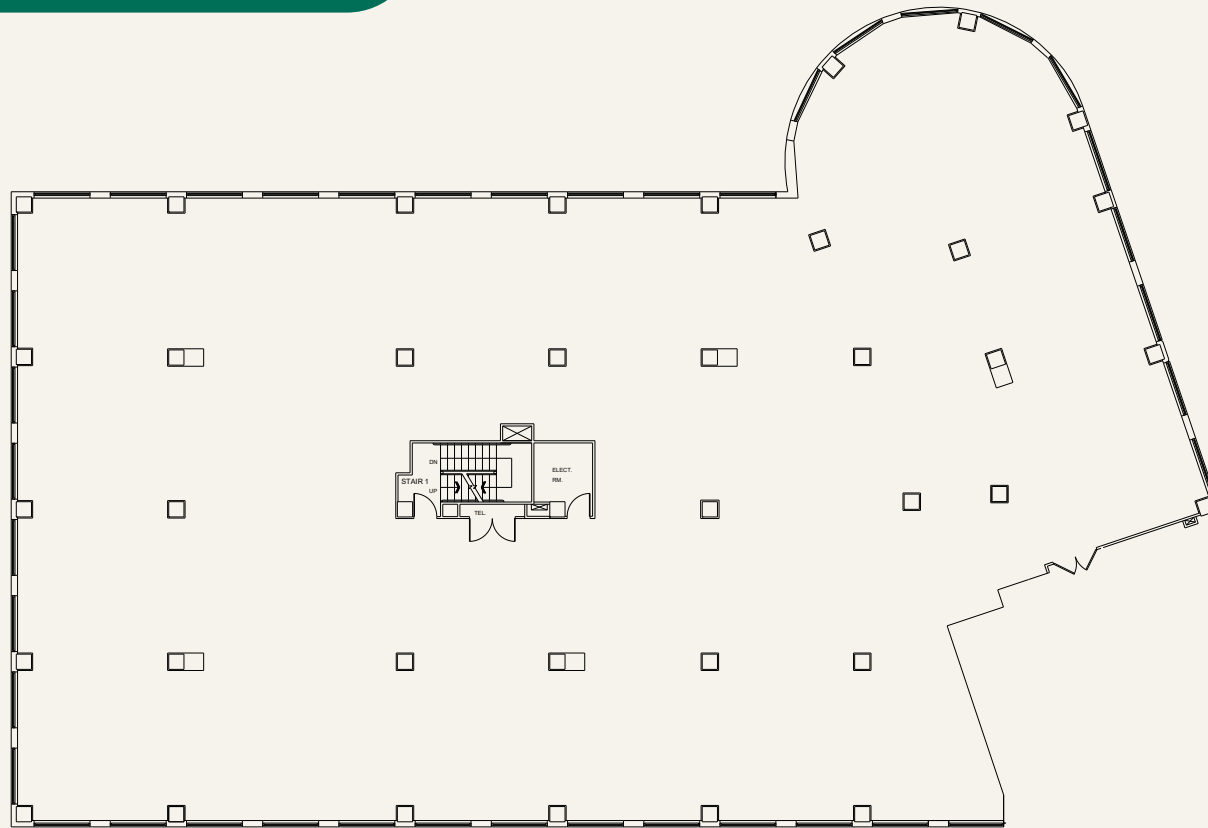

7200

WISCONSIN
AVE

FLOOR PLAN

SUITE 1050
14,444 SF

Wisconsin Avenue

Bethesda Avenue

NIEL BEGGY
Senior Vice President
+1 301 215 4105
niel.beggy@cbre.com

BRIAN MCCARTHY
Senior Vice President
+1 301 215 4121
brian.mccarthy@cbre.com