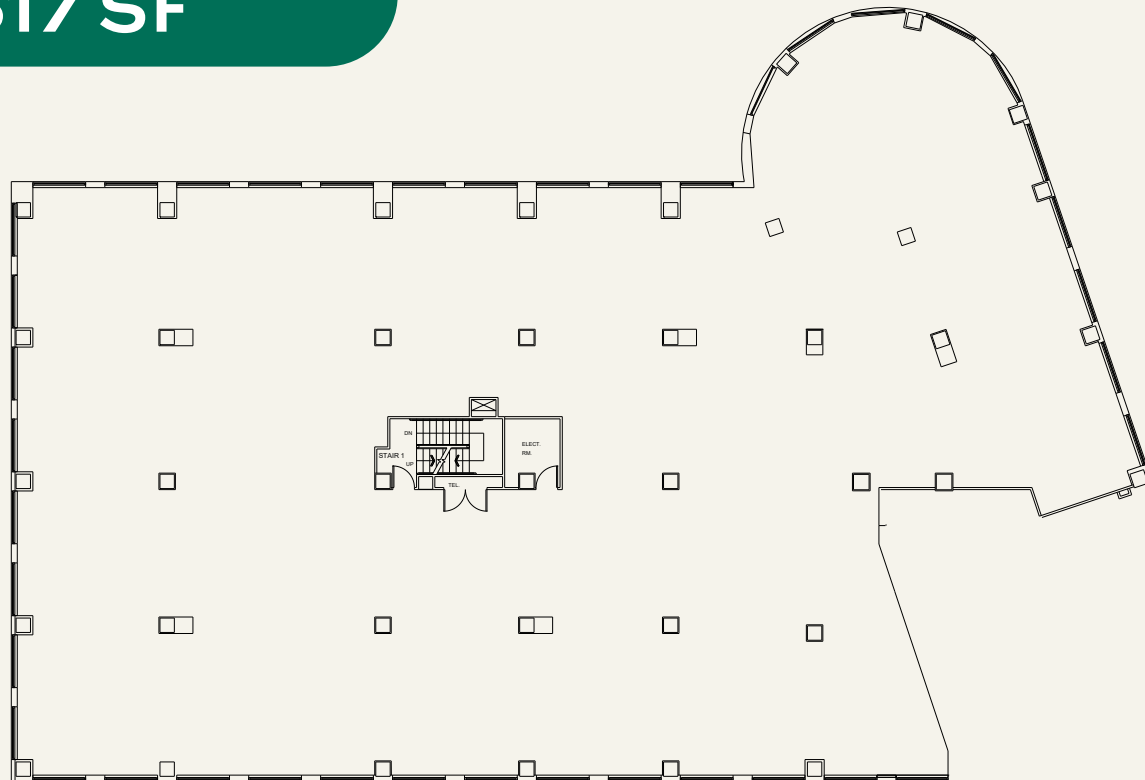

7200

WISCONSIN
AVE

FLOOR PLAN

SUITE 650
14,517 SF

Bethesda Avenue

Wisconsin Avenue

NIEL BEGGY
Senior Vice President
+1 301 215 4105
niel.beggy@cbre.com

BRIAN MCCARTHY
Senior Vice President
+1 301 215 4121
brian.mccarthy@cbre.com