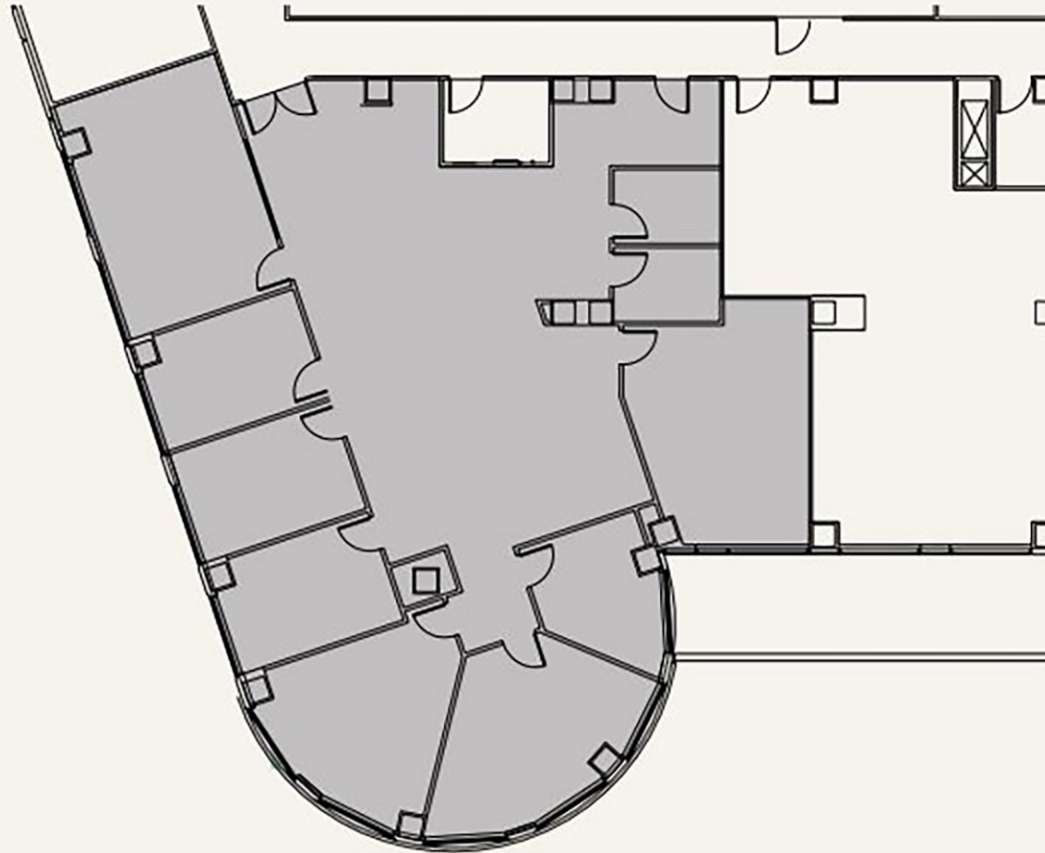

7200

WISCONSIN
AVE

FLOOR PLAN

SUITE 350
3,963 SF

Bethesda Avenue

Wisconsin Avenue

NIEL BEGGY

Senior Vice President
+1 301 215 4105
niel.beggy@cbre.com