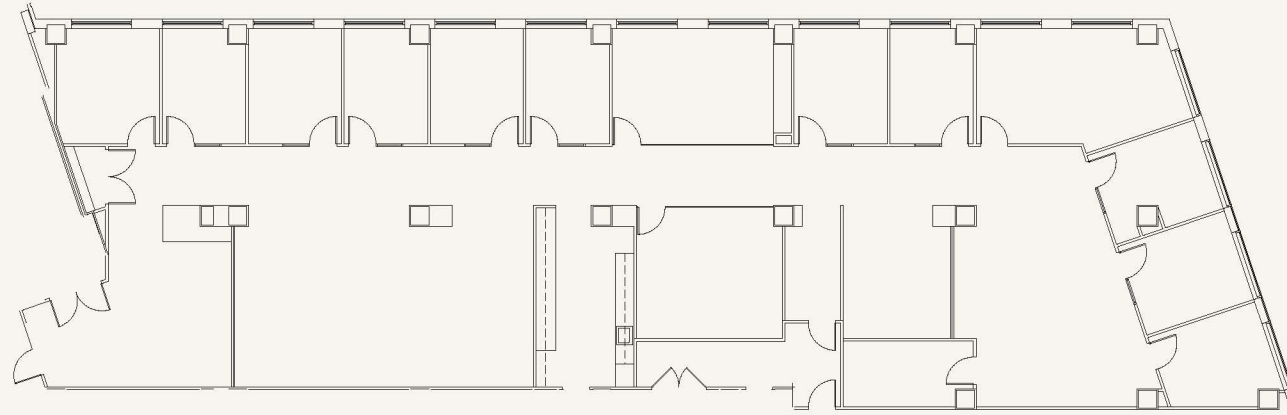

7200

WISCONSIN
AVE

FLOOR PLAN

SUITE 1110
6,452 SF

NIEL BEGGY

Senior Vice President
+1 301 215 4105
niel.beggy@cbre.com

BRIAN MCCARTHY

Senior Vice President
+1 301 215 4121
brian.mccarthy@cbre.com