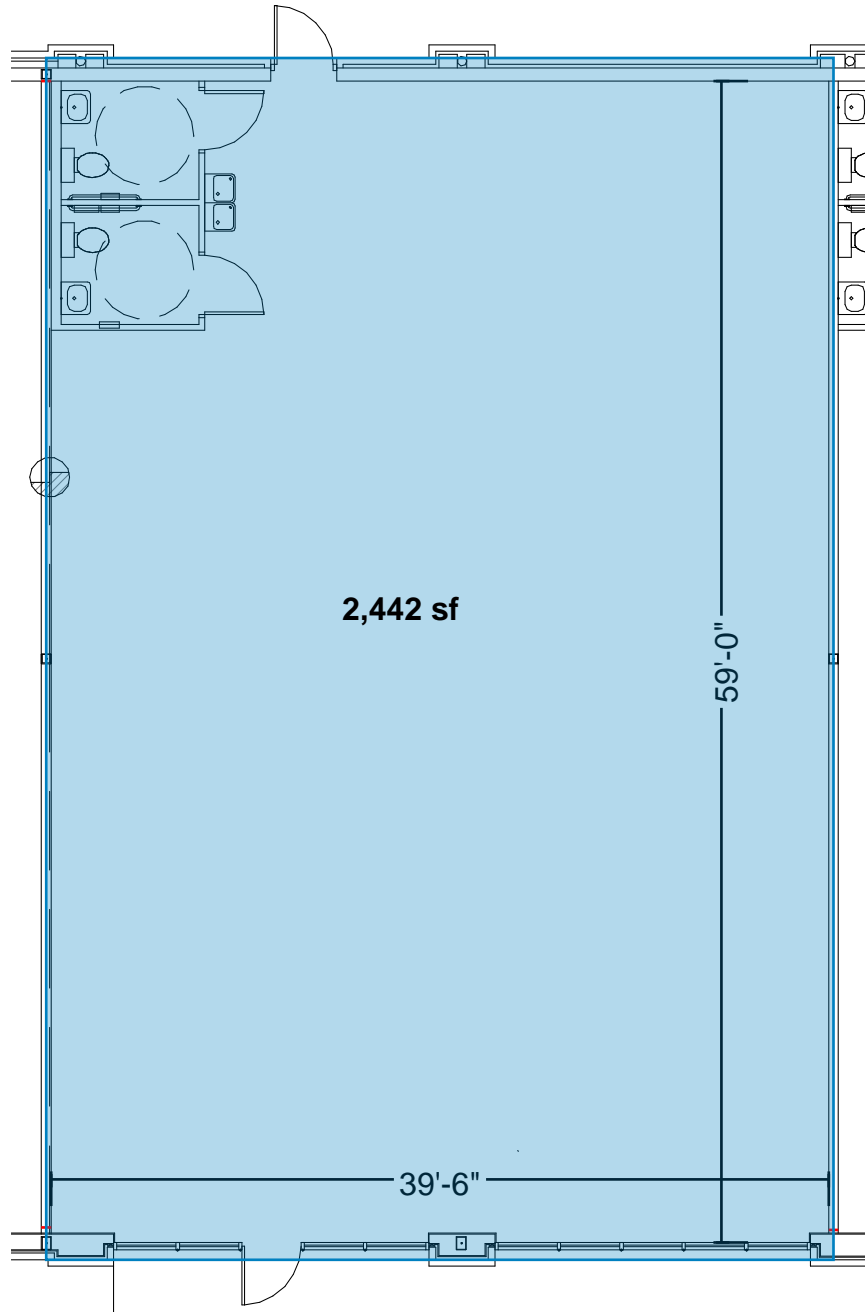

ANSI/BOMA Z65.5-2020 Retail Standard

Suite 502 - LOD
SCALE: NTS

Ashford Lane
4531 Olde Perimeter Way, Dunwoody, GA 30346