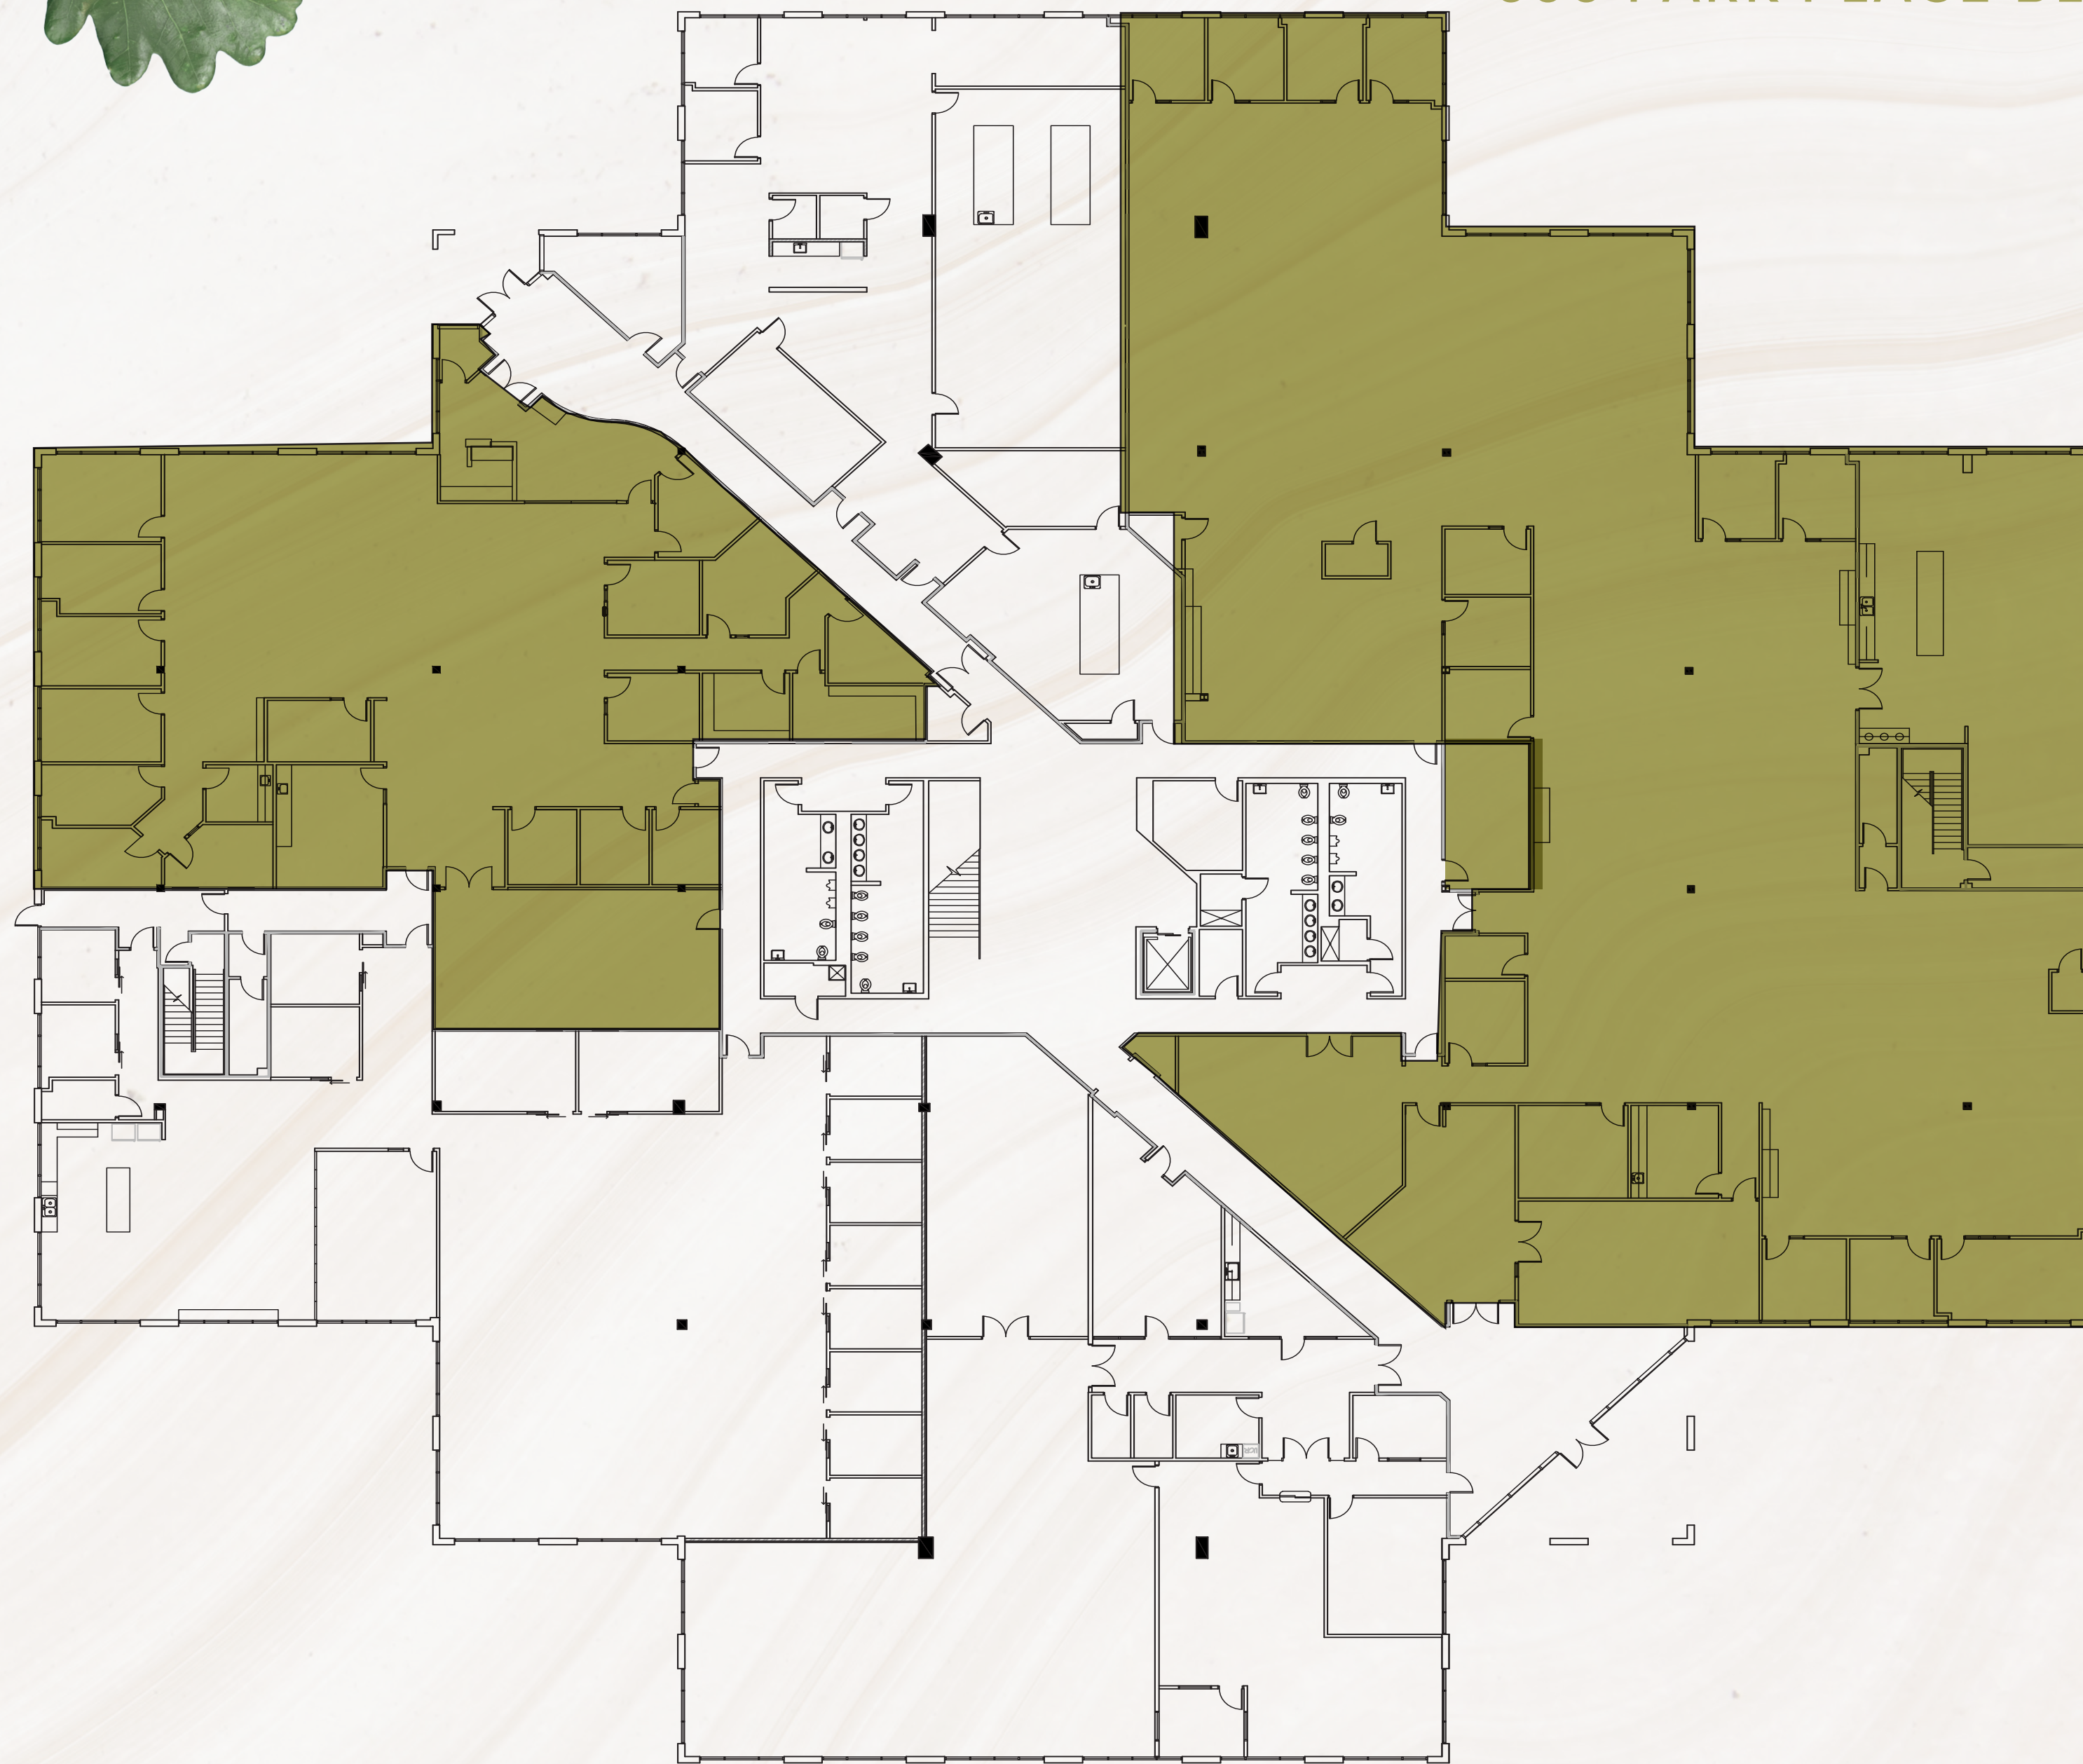

300 Park Place

300 PARK PLACE BLVD | CLEARWATER, FL

SUITE 170
8,854 RSF
AVAILABLE 6/1/27

SUITE 120
19,114 RSF
AVAILABLE 6/1/27

Please Contact:

Kristin Kenney
First Vice President
+1 985 788 5105
kristin.kenney@cbre.com