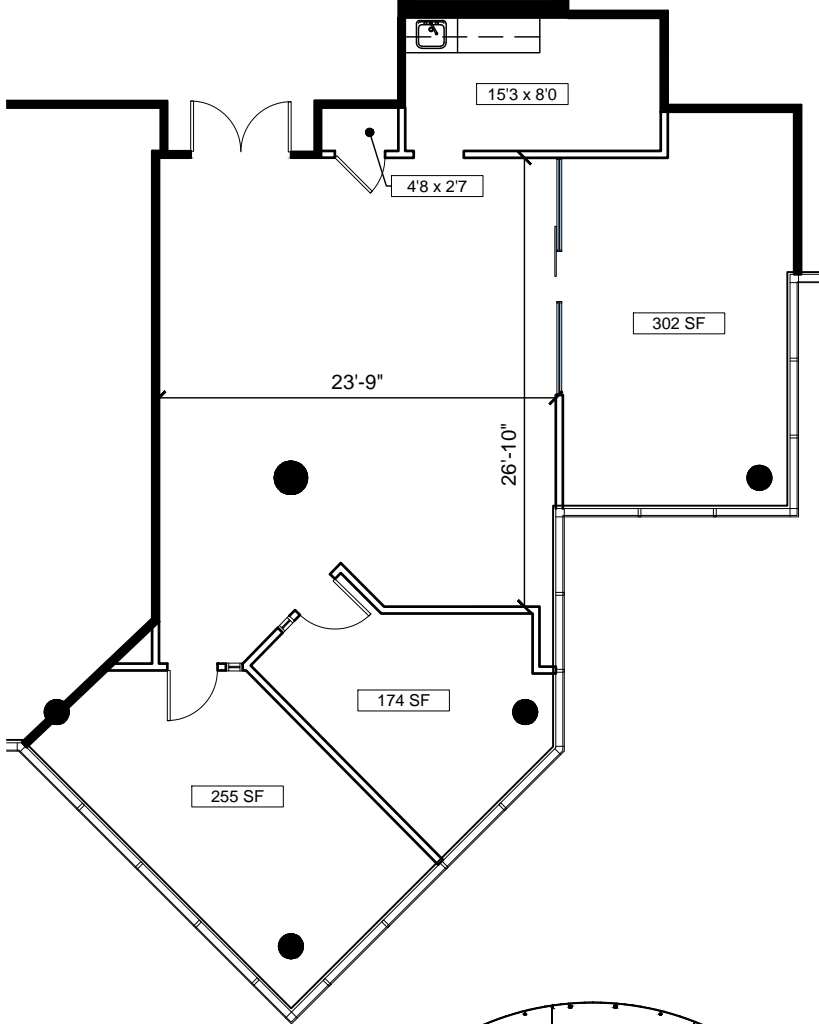

Gwinnett Commerce Center

Suite 450 | 1,930 RSF

3700 Crestwood Parkway NW | Duluth, GA 30096

Key Plan

Leanna Martin | 803.554.3990
Jessica Doyle | 404.408.1265

03.11.26 | Not To Scale 