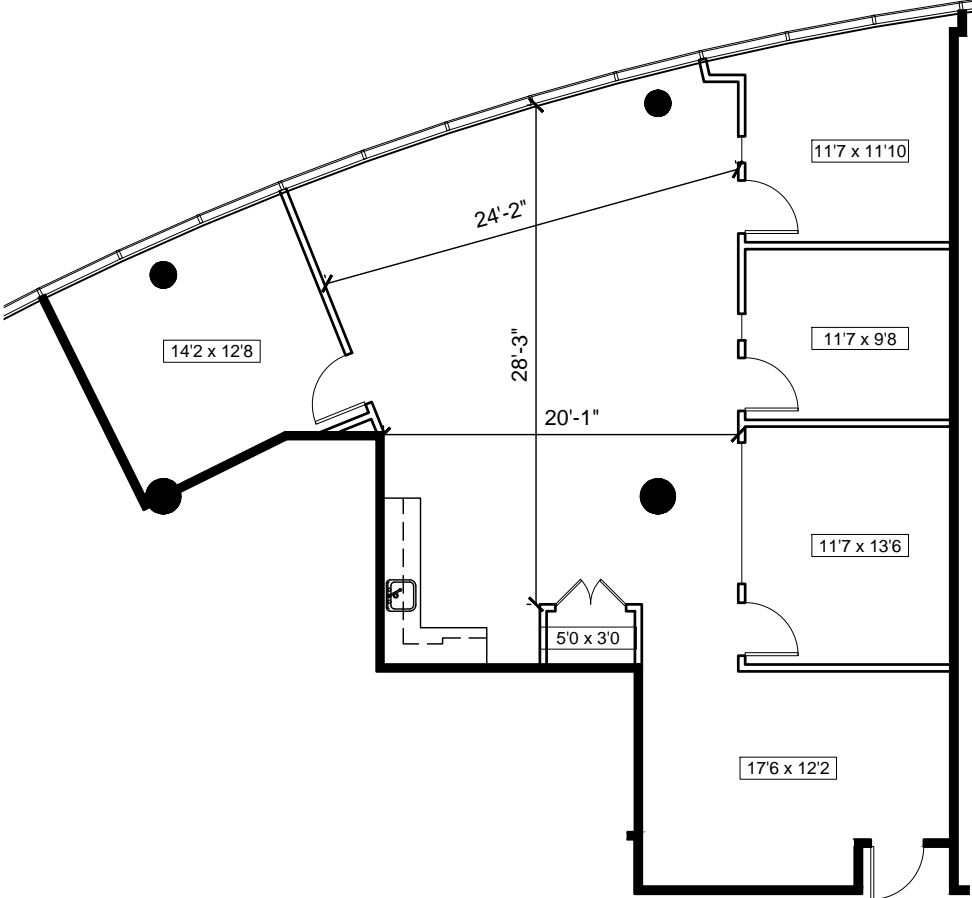

Gwinnett Commerce Center

Suite 410 | 1,869 RSF

3700 Crestwood Parkway NW | Duluth, GA 30096

Key Plan

Leanna Martin | 803.554.3990
Jessica Doyle | 404.408.1265

03.26.26 | Not To Scale 