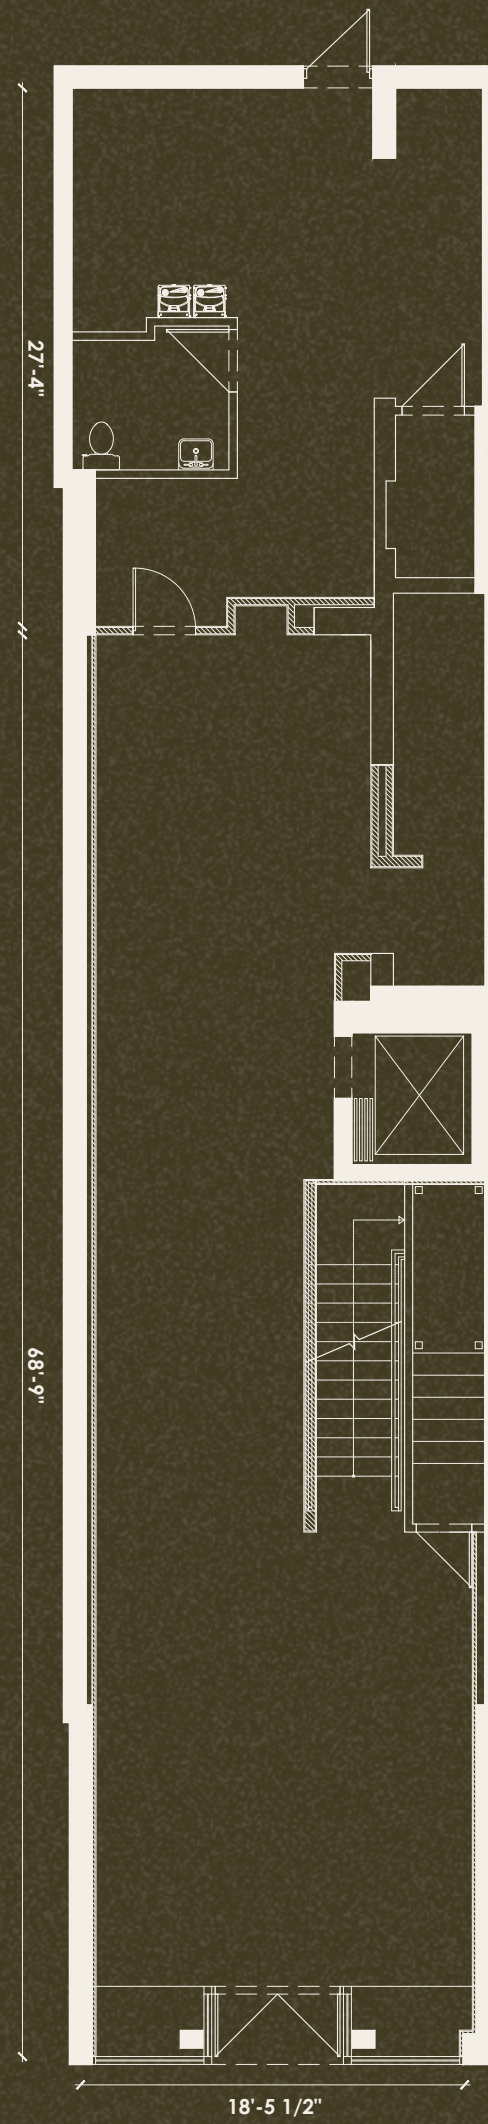

FLOOR 1  
1,888 SF

FLOOR 2  
1,318 SF

## SITE DETAILS

**3,206 SF AVAILABLE**  
Over two levels

**OVER 18 FEET**  
of frontage along Oak Street

**BRANDING OPPORTUNITY**  
On two levels

**CEILING HEIGHTS**  
First Floor: 16' to the deck  
Second Floor: 15' to the deck