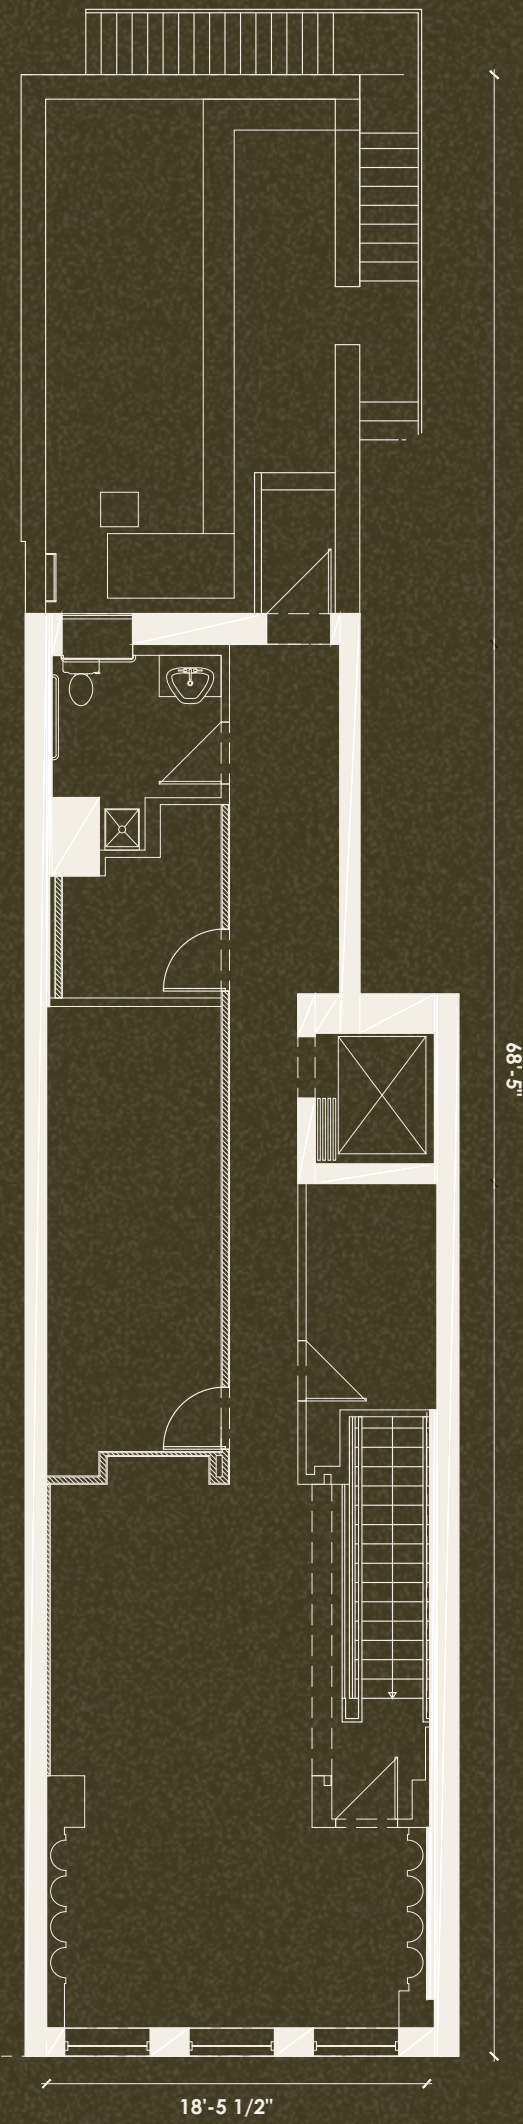

FLOOR 1  
1,888 SF

FLOOR 2  
1,318 SF

## SITE DETAILS

**3,206 SF AVAILABLE**  
Over two levels

**OVER 18 FEET**  
of frontage along Oak Street

**BRANDING OPPORTUNITY**  
On two levels

**CEILING HEIGHTS**  
First Floor: 16' to the deck  
Second Floor: 15' to the deck