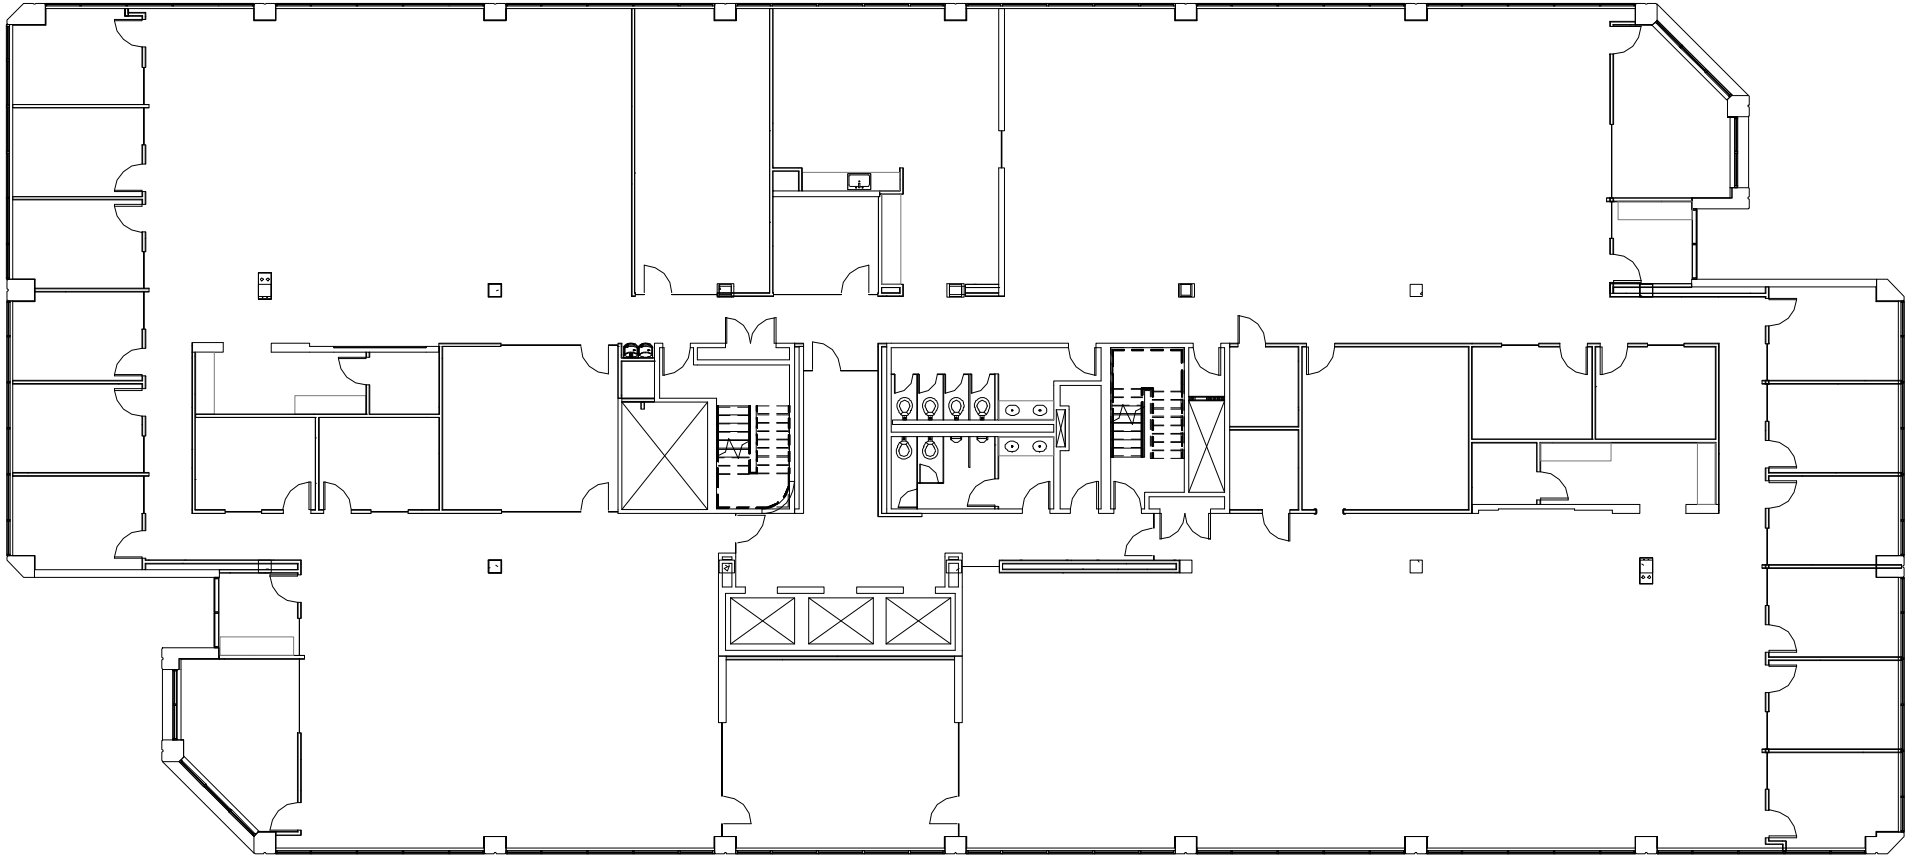

# Jefferson Plaza

**Suite 300**  
**17,686 RSF**

**3169 Holcomb Bridge Road | Norcross, GA**

LEANNA MARTIN  
+1 803 554 3990  
leanna.martin@cbre.com

JESSICA DOYLE  
+1 404 408 1264  
jessica.doyle@cbre.com