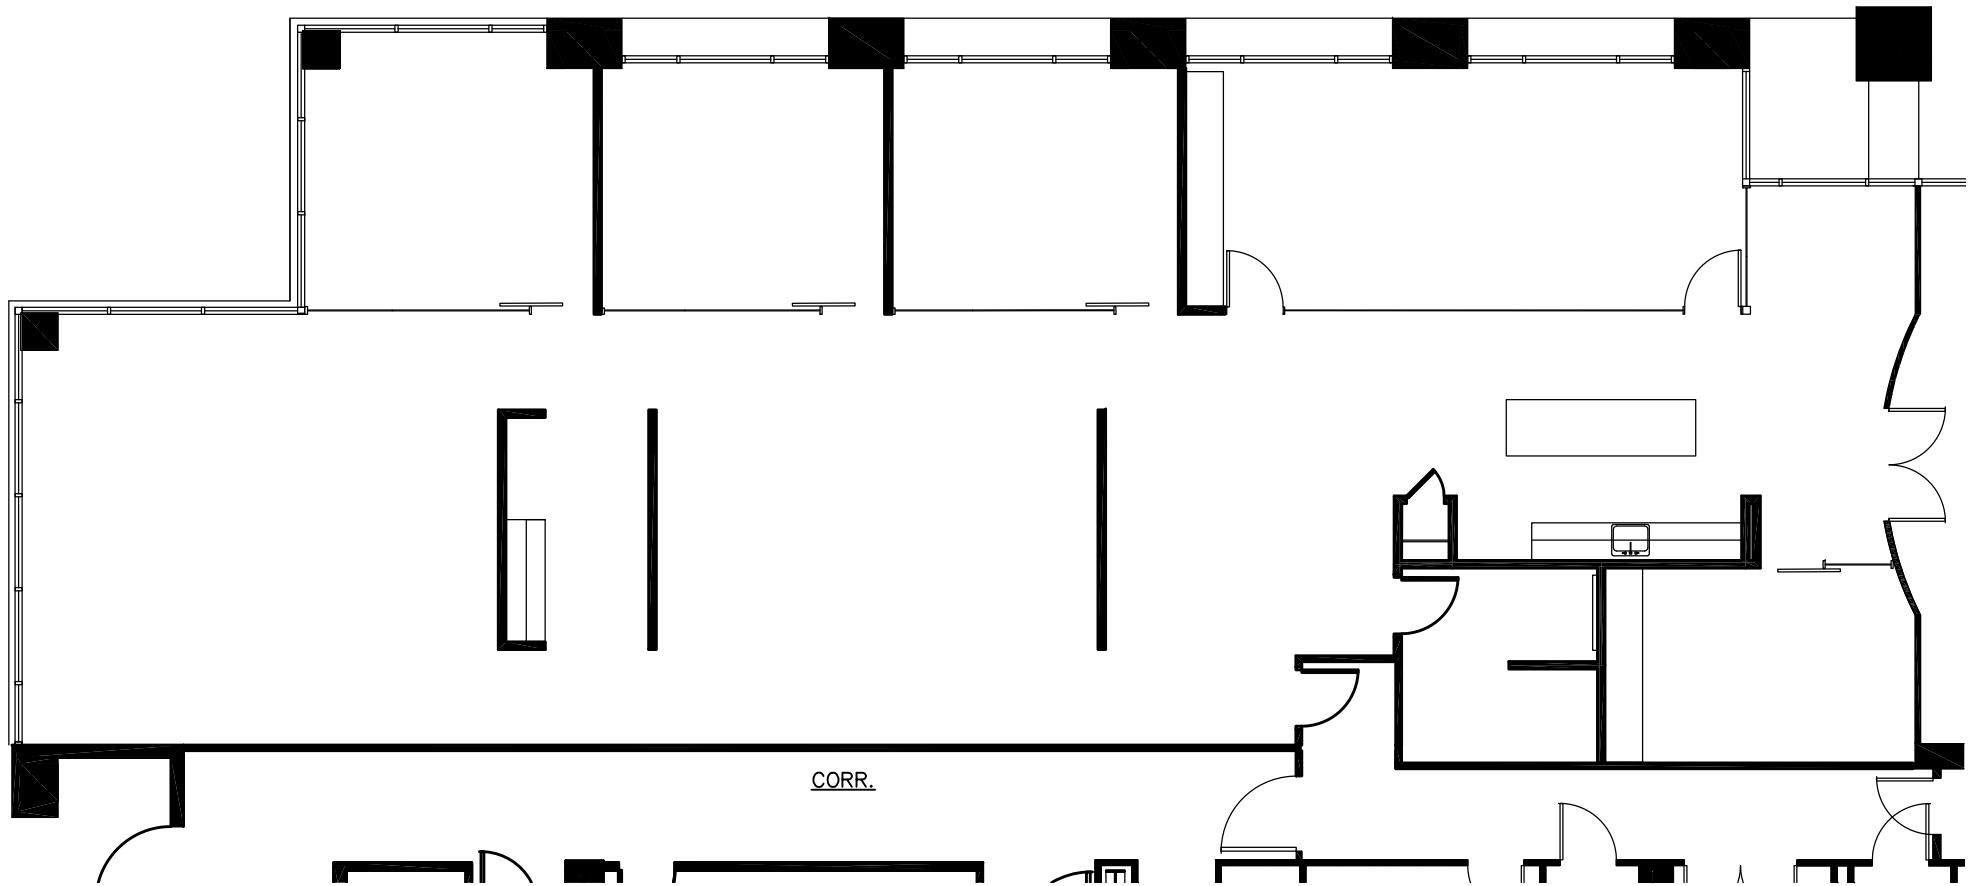

KEY PLAN

CORR.

MANAGED BY:

600 TownPark Drive

Suite 010 - 4,085 RSF

LEASING BY:
ERIC ROSS, CBRE
404.229.7629
ERIC.ROSS@CBRE.COM