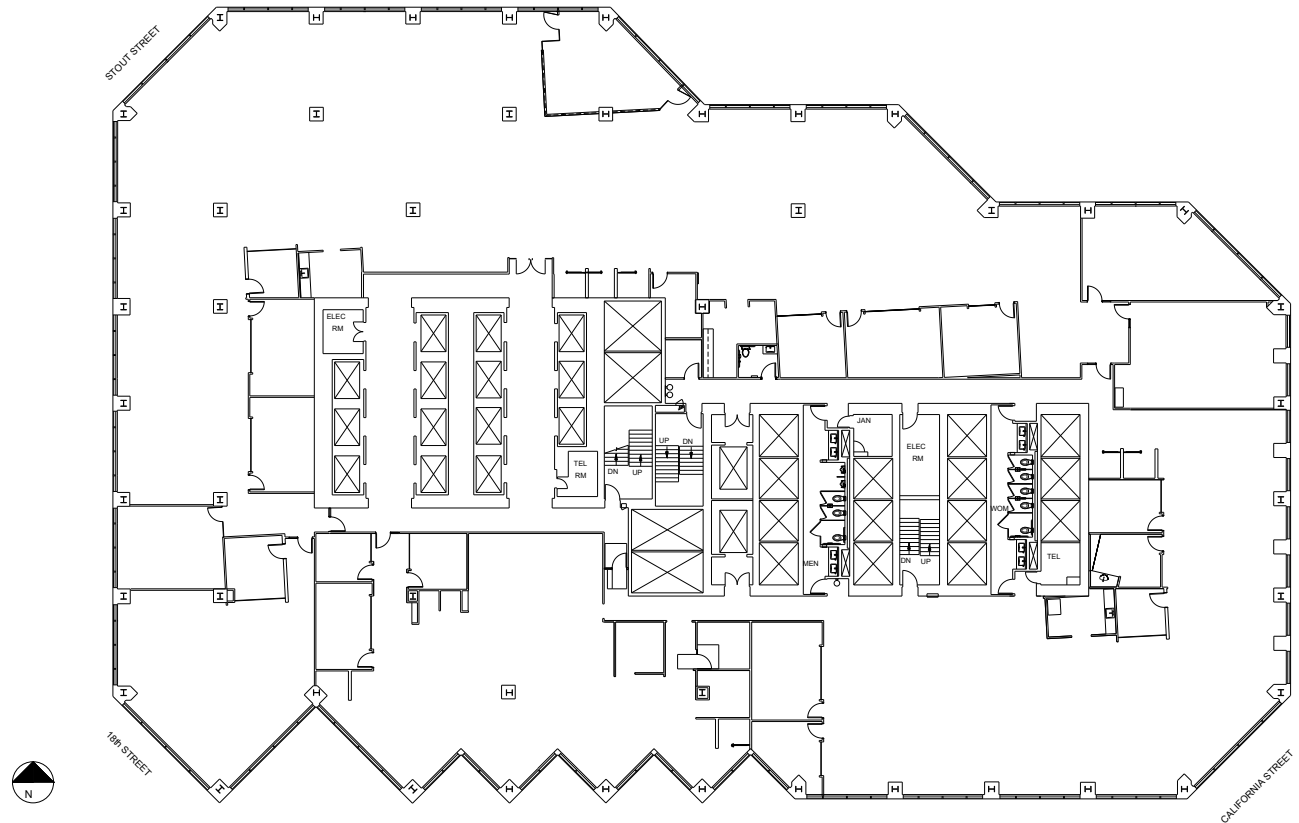

1801

CALIFORNIA

SUITE 1300
31,479 SF

FOR LEASING INQUIRIES,
PLEASE CONTACT:

Sarajane Goodfellow
sarajane.goodfellow@cbre.com
303.628.7414

Chris Phenicie
chris.phenicie@cbre.com
303.638.1619

Katie Rhodus
katie.rhodus@cbre.com
303.264.1920

Brookfield
Properties

CBRE

© 2024 CBRE, Inc. All rights reserved. This information has been obtained from sources believed reliable, but has not been verified for accuracy or completeness. You should conduct a careful, independent investigation of the property and verify all information. Any reliance on this information is solely at your own risk. CBRE and the CBRE logo are service marks of CBRE, Inc. All other marks displayed on this document are the property of their respective owners, and the use of such logos does not imply any affiliation with or endorsement of CBRE. Photos herein are the property of their respective owners. Use of these images without the express written consent of the owner is prohibited.