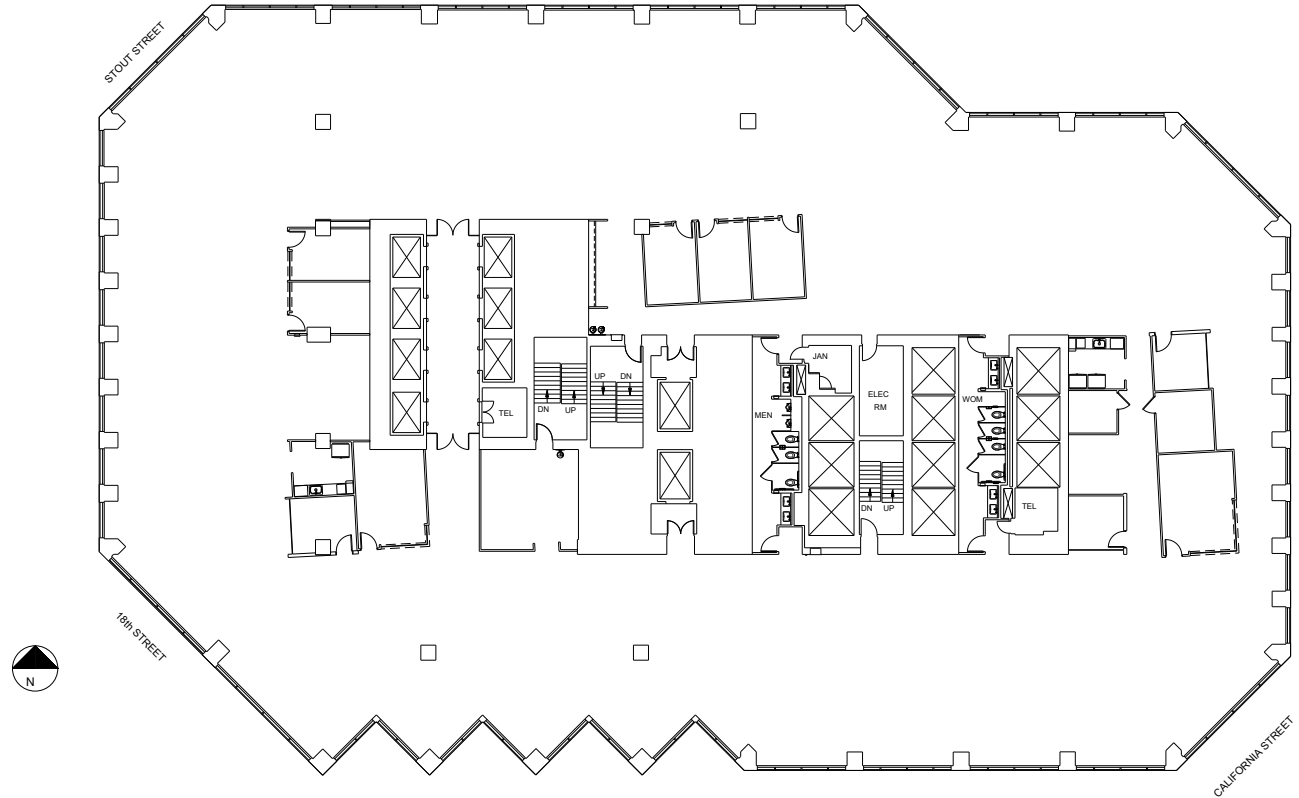

1801

CALIFORNIA

SUITE 1900
26,587 SF

FOR LEASING INQUIRIES,
PLEASE CONTACT:

Sarajane Goodfellow
sarajane.goodfellow@cbre.com
303.628.7414

Chris Phenicie
chris.phenicie@cbre.com
303.638.1619

Katie Rhodus
katie.rhodus@cbre.com
303.264.1920

Brookfield
Properties

CBRE

© 2024 CBRE, Inc. All rights reserved. This information has been obtained from sources believed reliable, but has not been verified for accuracy or completeness. You should conduct a careful, independent investigation of the property and verify all information. Any reliance on this information is solely at your own risk. CBRE and the CBRE logo are service marks of CBRE, Inc. All other marks displayed on this document are the property of their respective owners, and the use of such logos does not imply any affiliation with or endorsement of CBRE. Photos herein are the property of their respective owners. Use of these images without the express written consent of the owner is prohibited.