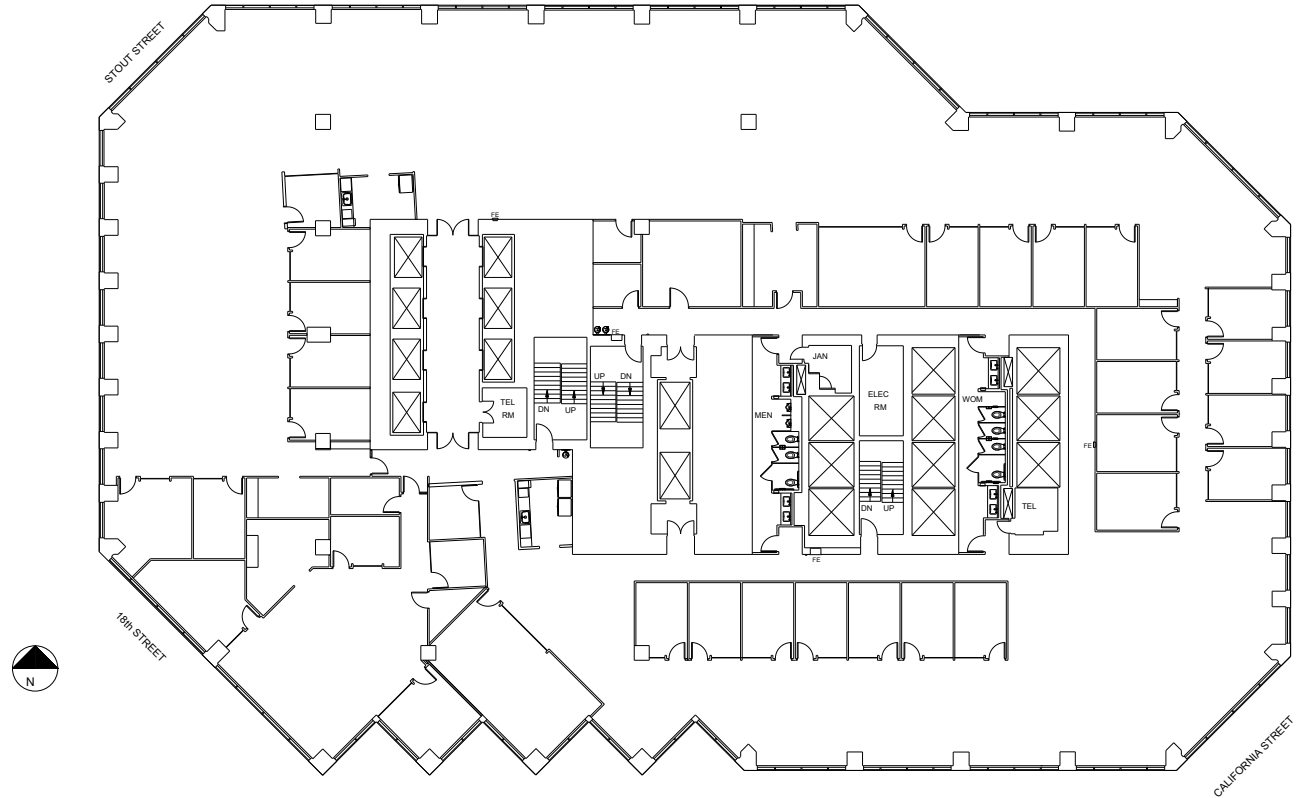

1801

CALIFORNIA

SUITE 1800
26,546 SF

FOR LEASING INQUIRIES,
PLEASE CONTACT:

Sarajane Goodfellow
sarajane.goodfellow@cbre.com
303.628.7414

Chris Phenicie
chris.phenicie@cbre.com
303.638.1619

Katie Rhodus
katie.rhodus@cbre.com
303.264.1920

Brookfield
Properties

CBRE

© 2024 CBRE, Inc. All rights reserved. This information has been obtained from sources believed reliable, but has not been verified for accuracy or completeness. You should conduct a careful, independent investigation of the property and verify all information. Any reliance on this information is solely at your own risk. CBRE and the CBRE logo are service marks of CBRE, Inc. All other marks displayed on this document are the property of their respective owners, and the use of such logos does not imply any affiliation with or endorsement of CBRE. Photos herein are the property of their respective owners. Use of these images without the express written consent of the owner is prohibited.