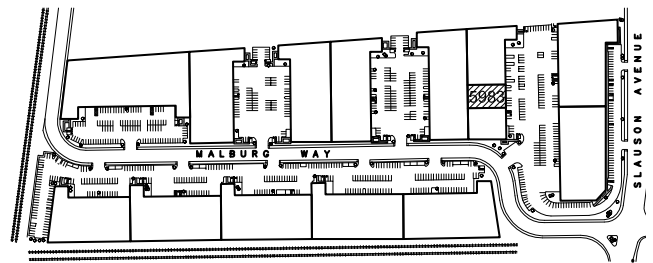

Vernon Business Park

9,174 SF

5983 Malburg Way
Vernon, CA 90058

Contact Us

Cameron Merrill

Senior Vice President
+1 310 363 4799
cameron.merrill@cbre.com
Lic. 01392623

Matthew Tuinstra

Senior Associate
+1 310 363 4873
matthew.tuinstra@cbre.com
Lic. 02111194