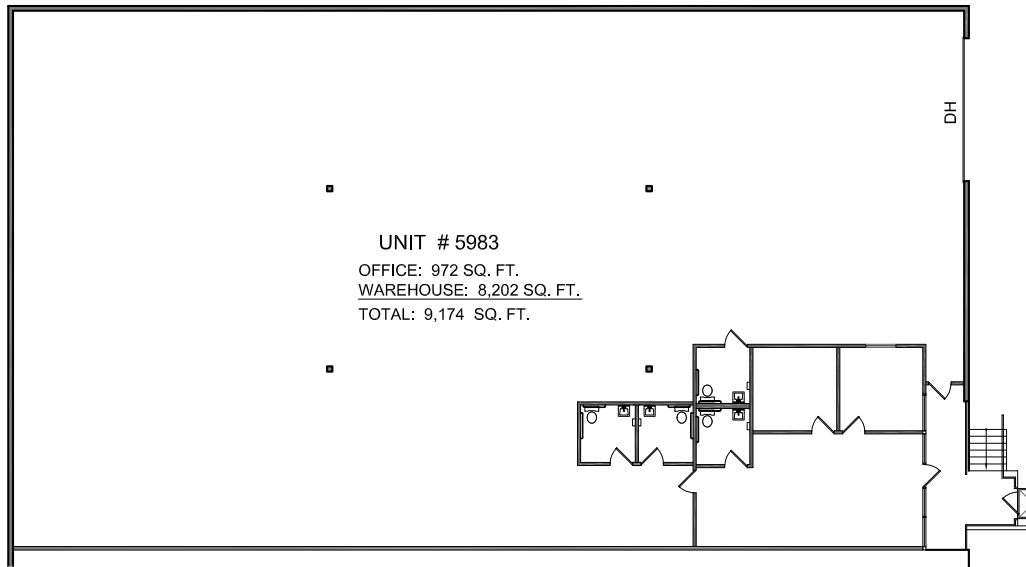

Vernon Business Park

9,174 SF

5983 Malburg Way
Vernon, CA 90058

Contact Us

Cameron Merrill

Senior Vice President
+1 310 363 4799
cameron.merrill@cbre.com
Lic. 01392623

Matthew Tuinstra

Senior Associate
+1 310 363 4873
matthew.tuinstra@cbre.com
Lic. 02111194