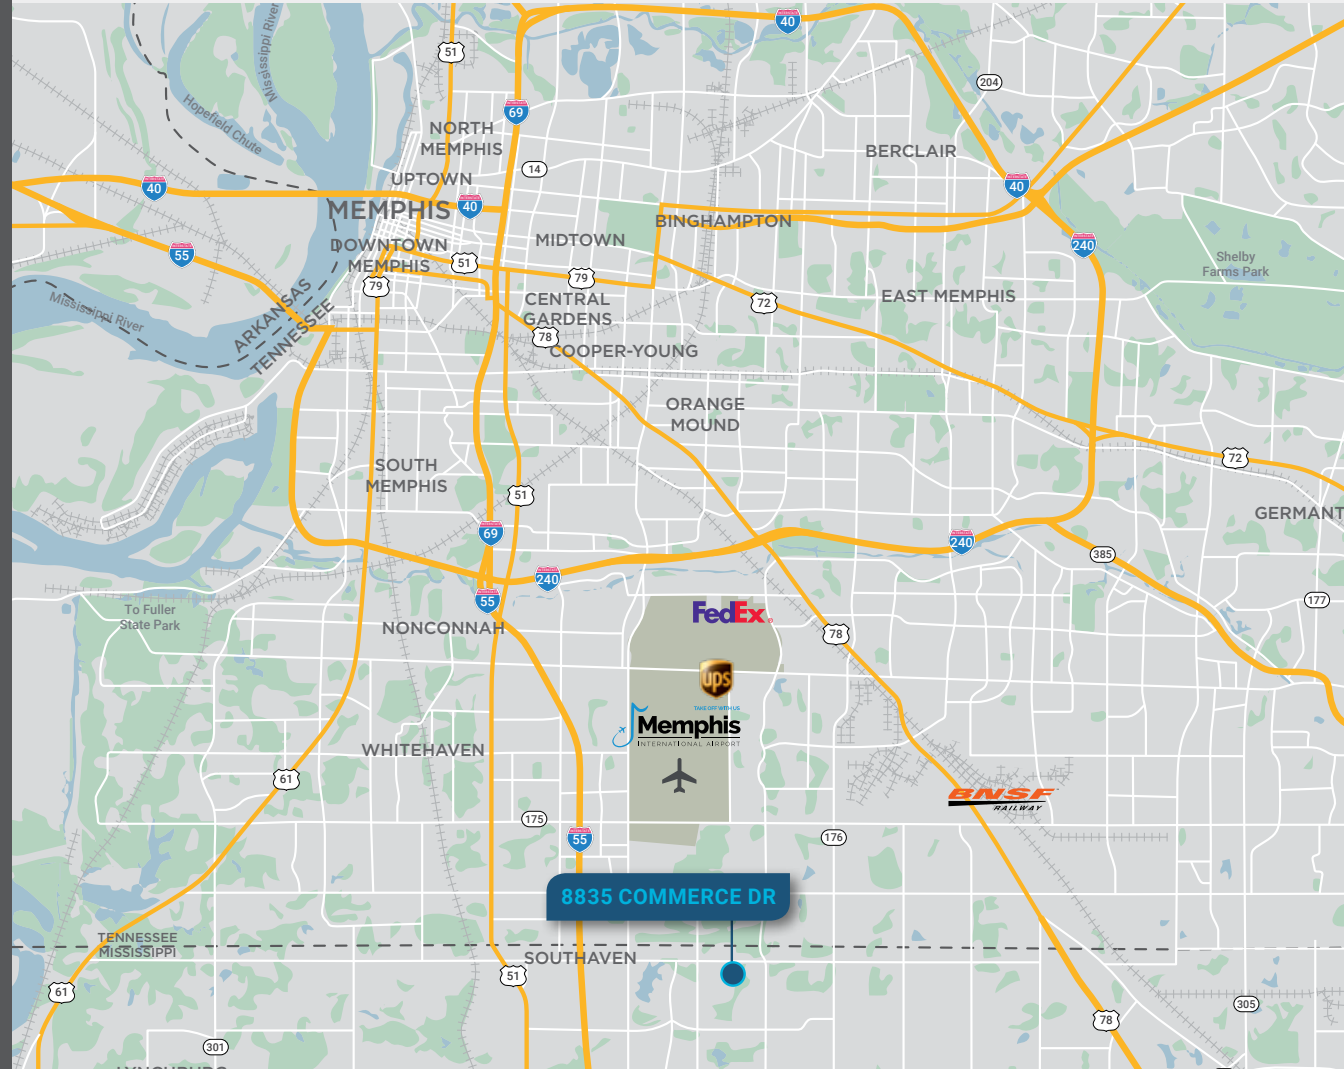

STATELINE BUSINESS PARK

8835 COMMERCE DR., STE. 101-103 | SOUTHAVEN, MS 38671

CBRE

171,756 SF FOR LEASE

MEMPHIS
INTERNATIONAL AIRPORT

8835 COMMERCE DR

8835 COMMERCE DR

LOCATION OVERVIEW

Located in DeSoto County, Mississippi, Stateline Business Park is a 230-acre business center developed by IDI Logistics and contains approximately 4 million square feet of Class A industrial buildings. The park provides convenient access to I-55 and the Memphis International Airport.

Convenient access to major transit corridors and logistics facilities including I-22 / Highway 78 / I-55 / Memphis International Airport / FedEx and UPS Hubs / and Intermodal yards.

FLOOR PLAN

AVAILABLE: 171,756 RSF

DISTANCE MAP

DRIVE TIME MAP