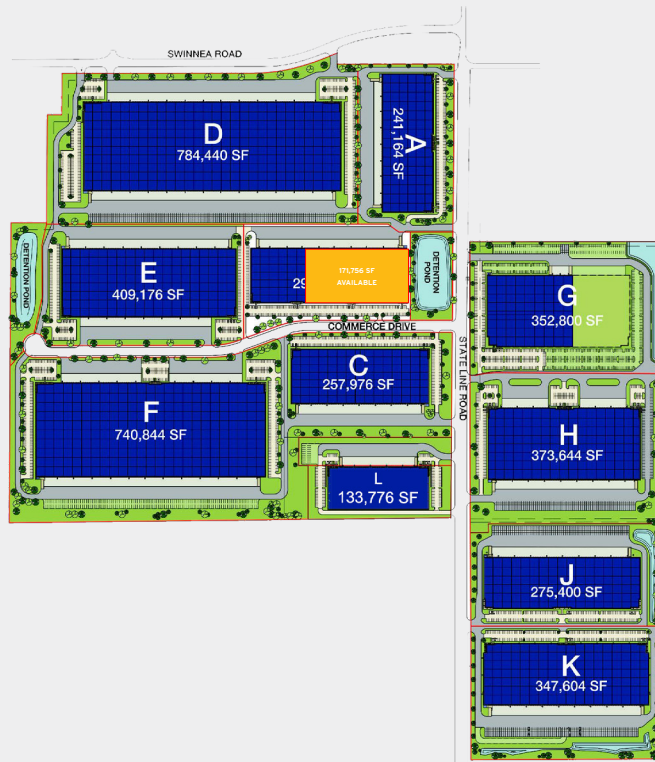

STATELINE BUSINESS PARK

8835 COMMERCE DR., STE. 101-103 | SOUTHAVEN, MS 38671

CBRE

171,756 SF FOR LEASE

MEMPHIS
INTERNATIONAL AIRPORT

8835 COMMERCE DR

8835 COMMERCE DR

LOCATION OVERVIEW

Convenient access to major transit corridors and logistics facilities including I-22 / Highway 78 / I-55 / Memphis International Airport / FedEx and UPS Hubs / and Intermodal yards.

FLOOR PLAN

AVAILABLE: 171,756 RSF

- + ±291,672 SF - Total Bld. with pit levelers)
- + ±171,756 SF Available + One (1) Drive-in Door
- + ±3,514 SF Office Space + T-5 Lighting
- + 32' Clear Height + ESFR Sprinkler System
- + Twenty-Six (26) Dock Doors (nine (9) + 130' Truck Court

DISTANCE MAP

DRIVE TIME MAP