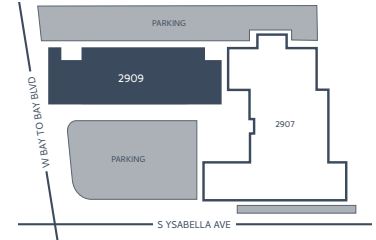

OFFICE | FOR LEASE

3rd Floor – 8,629 RSF

BAYSHORE GARDENS

Contact:

KRISTIN KENNEY

Vice President

+1 985 788 5105

kristin.kenney@cbre.com