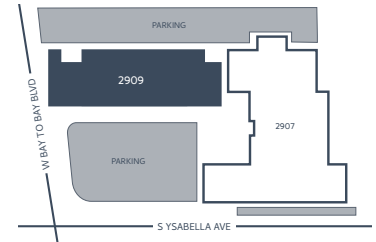

OFFICE | FOR LEASE

2nd Floor – 8,629 RSF

BAYSHORE GARDENS

Contact:

KRISTIN KENNEY

Vice President

+1 985 788 5105

kristin.kenney@cbre.com