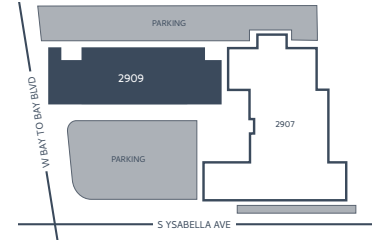

OFFICE | FOR LEASE

4th Floor – 8,629 RSF

BAYSHORE GARDENS

Contact:

KRISTIN KENNEY

Vice President

+1 985 788 5105

kristin.kenney@cbre.com