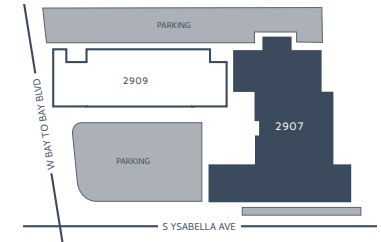

OFFICE | FOR LEASE
2nd Floor – 4,808 RSF

BAYSHORE GARDENS

Contact:

KRISTIN KENNEY

Vice President

+1 985 788 5105

kristin.kenney@cbre.com