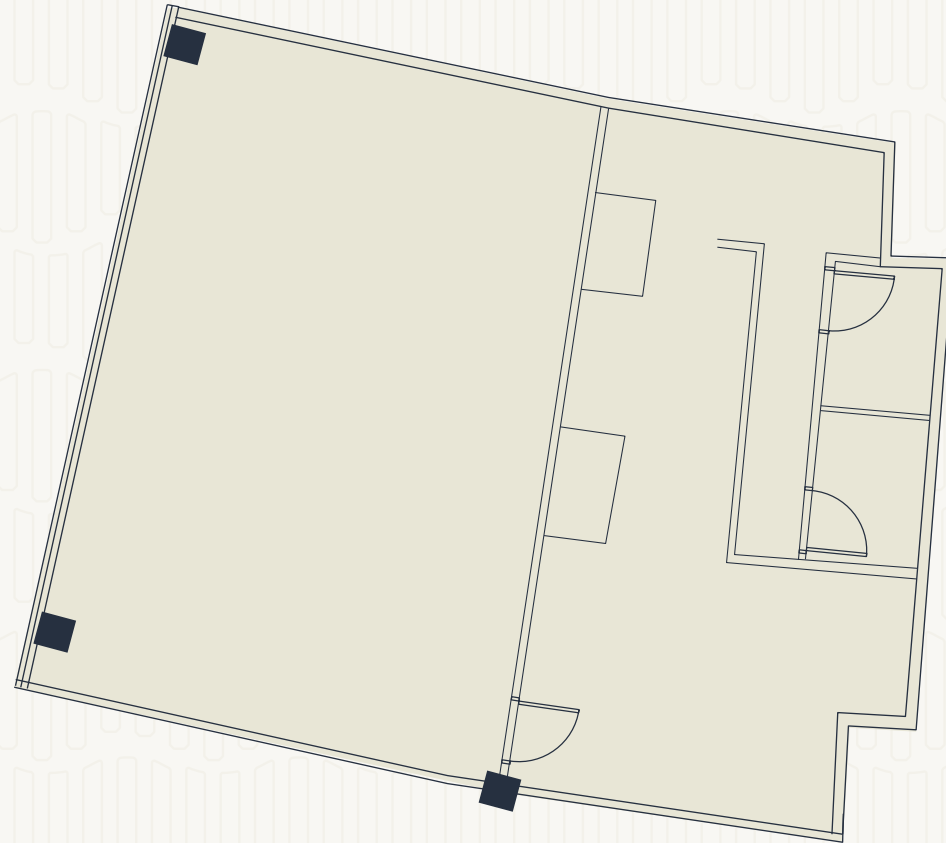

# SUITE 215

Floor 2

**DETAILS**

**2,403**  
rentable square feet

Former conferencing facility

Available immediately

**LEASING CONTACTS:**

**Niel Beggy**  
niel.beggy@cbre.com  
+1 301 215 4105