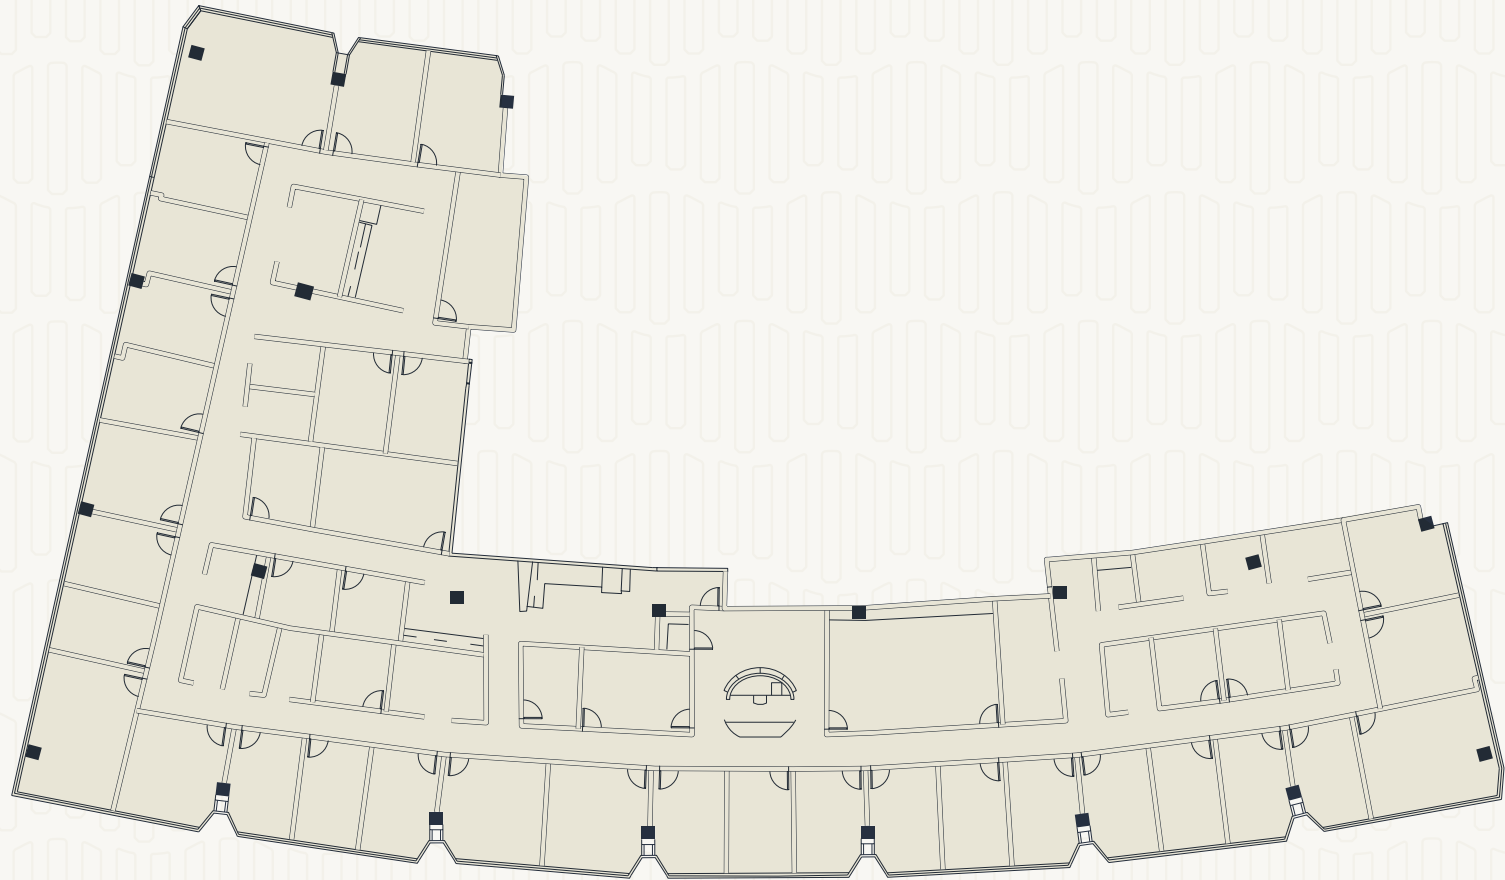

WATERFRONT
AT WASHINGTONIAN

SUITE 750

Floor 7

DETAILS

15,601
rentable square feet

LEASING CONTACTS:

Niel Beggy
niel.beggy@cbre.com
+1 301 215 4105

Brian McCarthy
brian.mccarthy@cbre.com
+1 301 215 4121