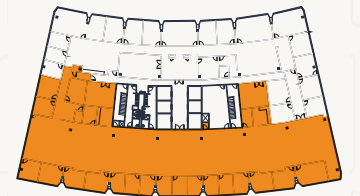

WATERFRONT
AT WASHINGTONIAN

SUITE 650

Floor 6

DETAILS

14,613
rentable square feet

Available immediately

LEASING CONTACTS:

Niel Beggy
niel.beggy@cbre.com
+1 301 215 4105