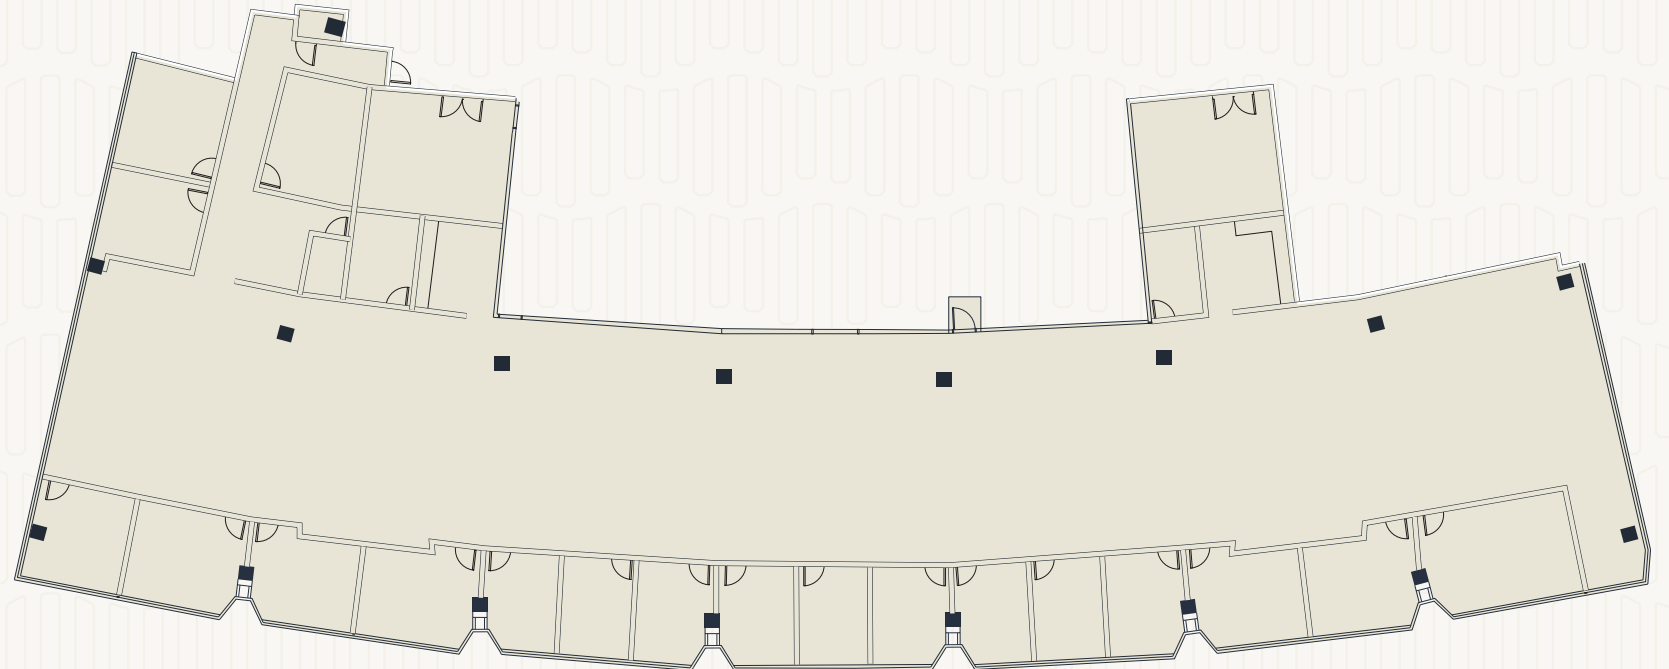

WATERFRONT
AT WASHINGTONIAN

SUITE 650

Floor 6

DETAILS

14,613
rentable square feet

Available immediately

LEASING CONTACTS:

Niel Beggy
niel.beggy@cbre.com
+1 301 215 4105