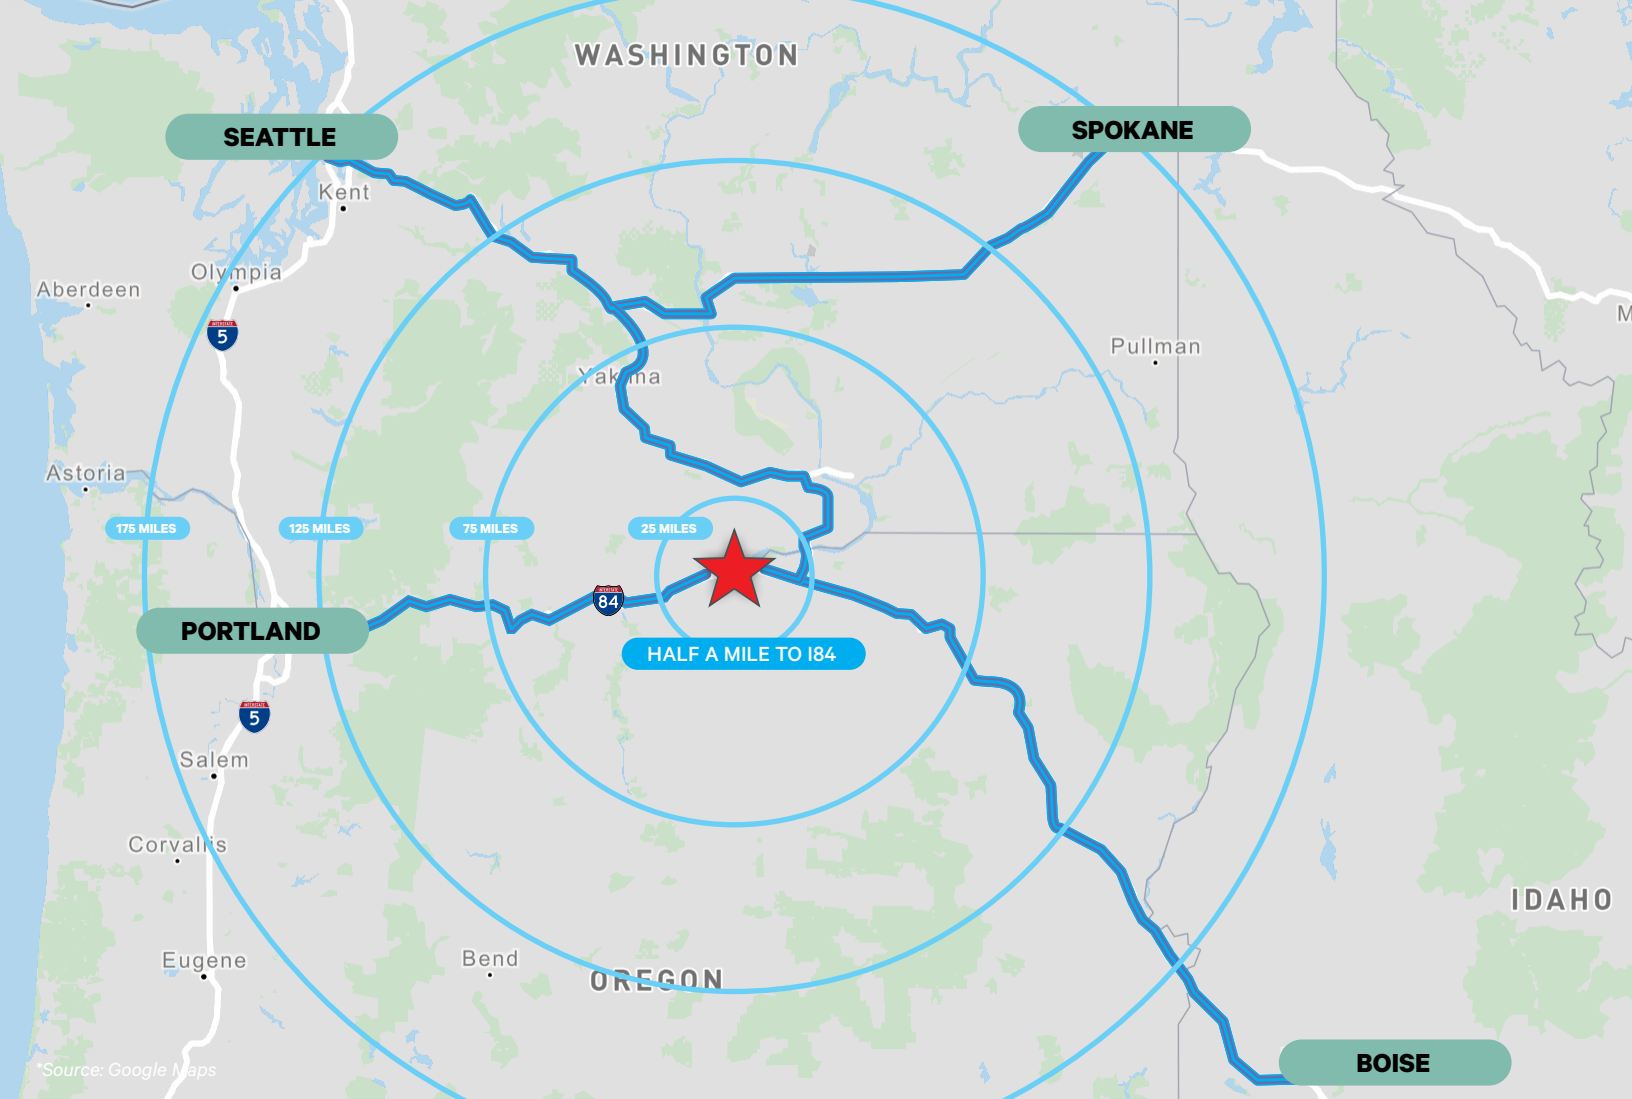

208 Acres Available in the heart of Oregon's Cloud Region

Boardman | Oregon

Boardman
Airport

Tower Road

UEC
SUBSTATION

Kunze Lane

CBRE

**Parcel outline not exact.*

Property Overview

Land Detail

AVAILABLE OUTSIDE OF PORTLAND OREGON

- + Located in Boardman, Oregon's Cloud region, this Mega-Powered site offers a prime development opportunity for Data Center users.
- + Strategic Location
- + Scalability

Power Detail

- + Capacity study underway with UEC for 600MW
- + New UEC substation to be located adjacent to the Property
- + BPA 115 kV, 230 kV and 500 kV multi-feed transmission lines adjacent to premises.

Fiber Detail

DIVERSE FIBER PROVIDERS:
ZAYO, WINDWAVE, INTEGRA, NOEL,
ELECTRIC LIGHTWAVE

Pacific Northwest Location

Seattle

Portland

Spokane

Boise