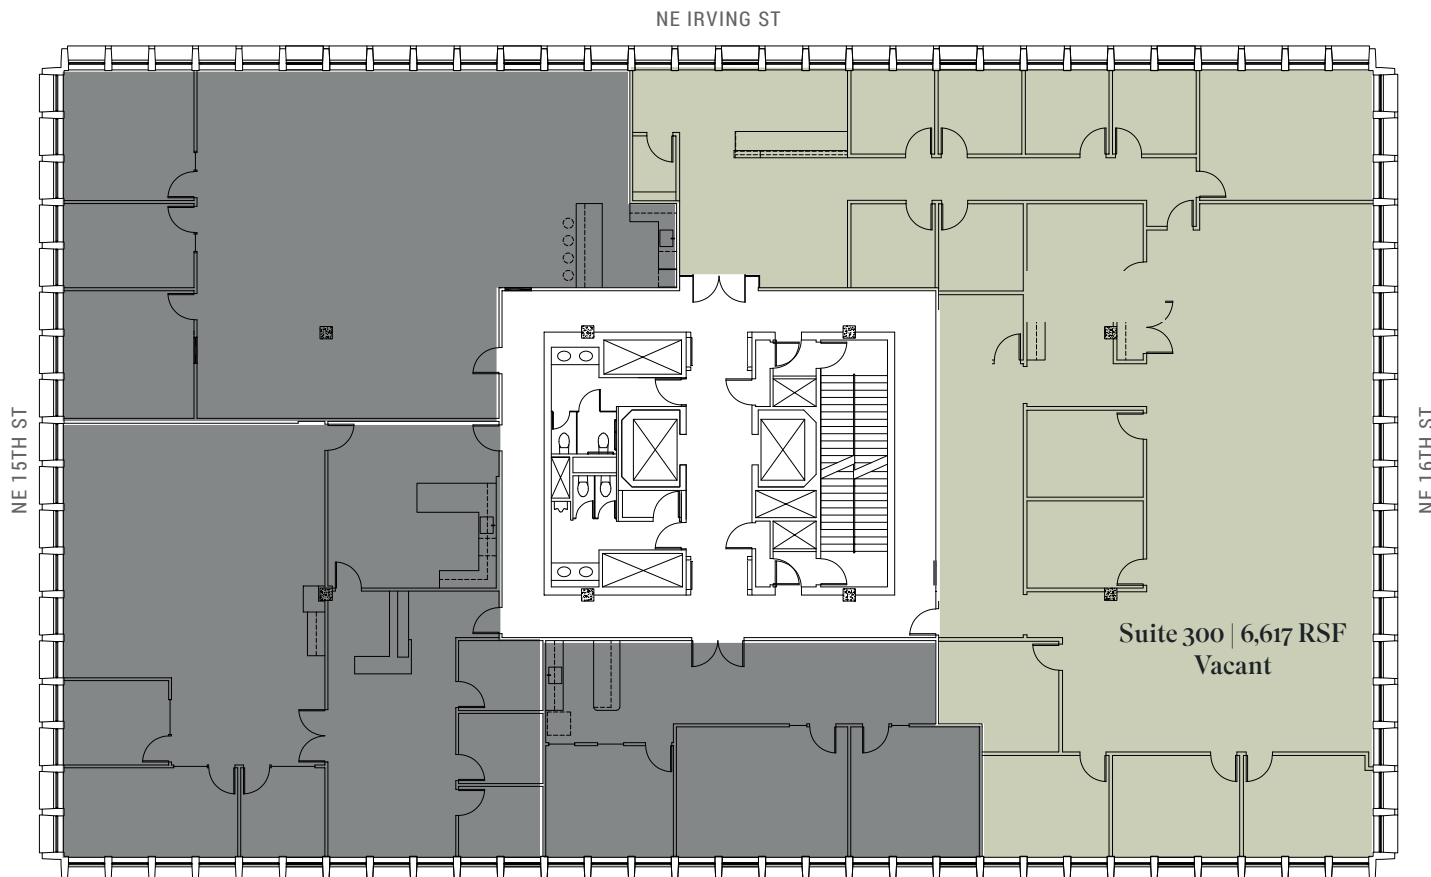

## Suite 300 6,617 RSF

\*Suite 300 + 320 are contiguous  
to 8,133 RSF

AL KENNEDY  
Senior Vice President  
+1 503 545 5616  
al.kennedy@cbre.com

ANNALORE RODMAN  
Senior Vice President  
+1 503 915 3436  
annalore.rodman@cbre.com