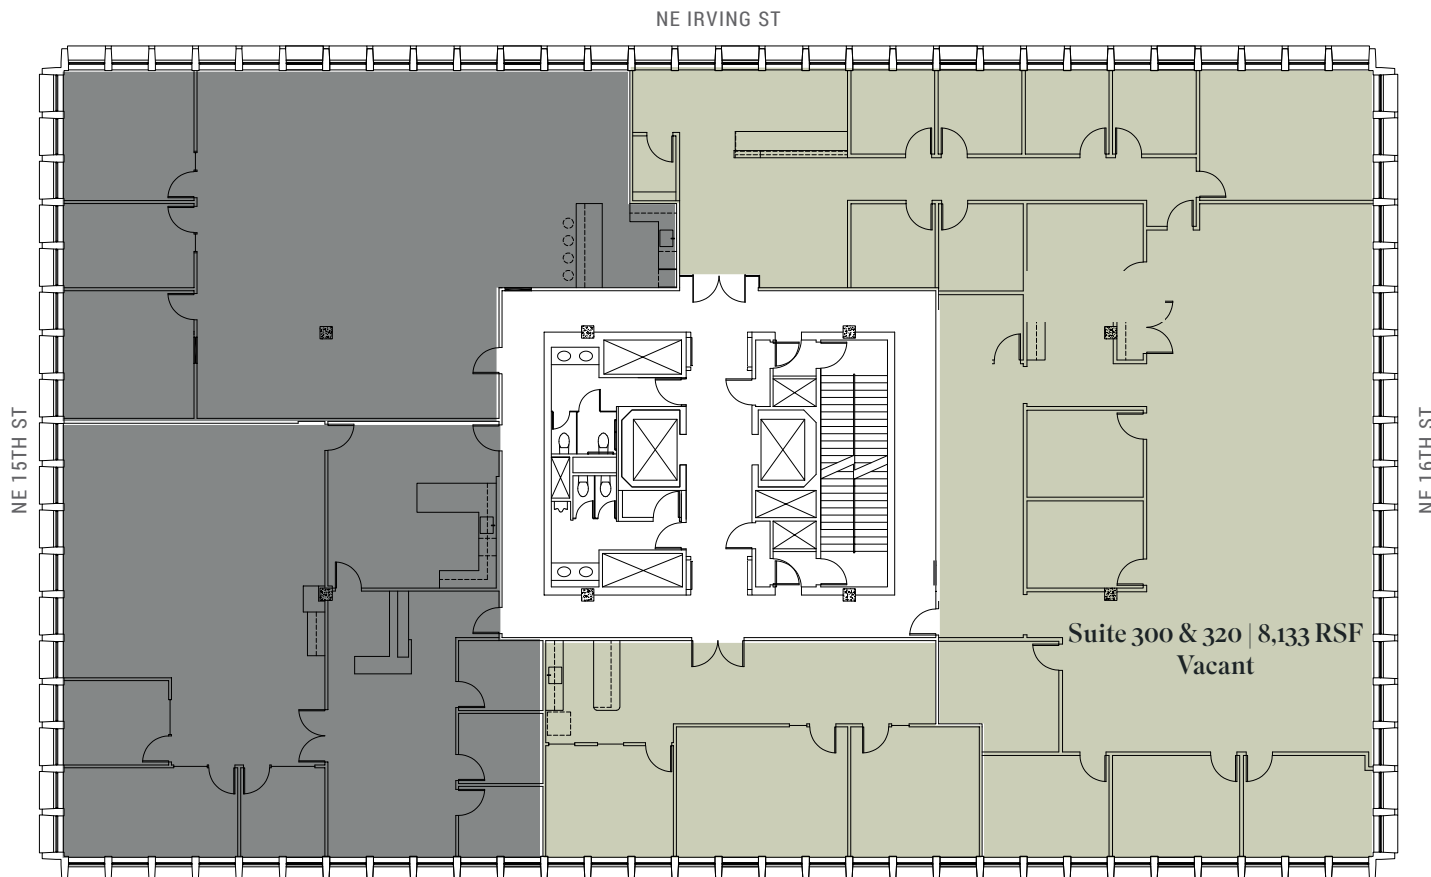

1500

NE Irving Street

PORTLAND, OR USA

3rd Floor 8,133 RSF

*Suite 300 + 320 combined

AL KENNEDY
Senior Vice President
+1 503 545 5616
al.kennedy@cbre.com

ANNALORE RODMAN
Senior Vice President
+1 503 915 3436
annalore.rodman@cbre.com

CBRE