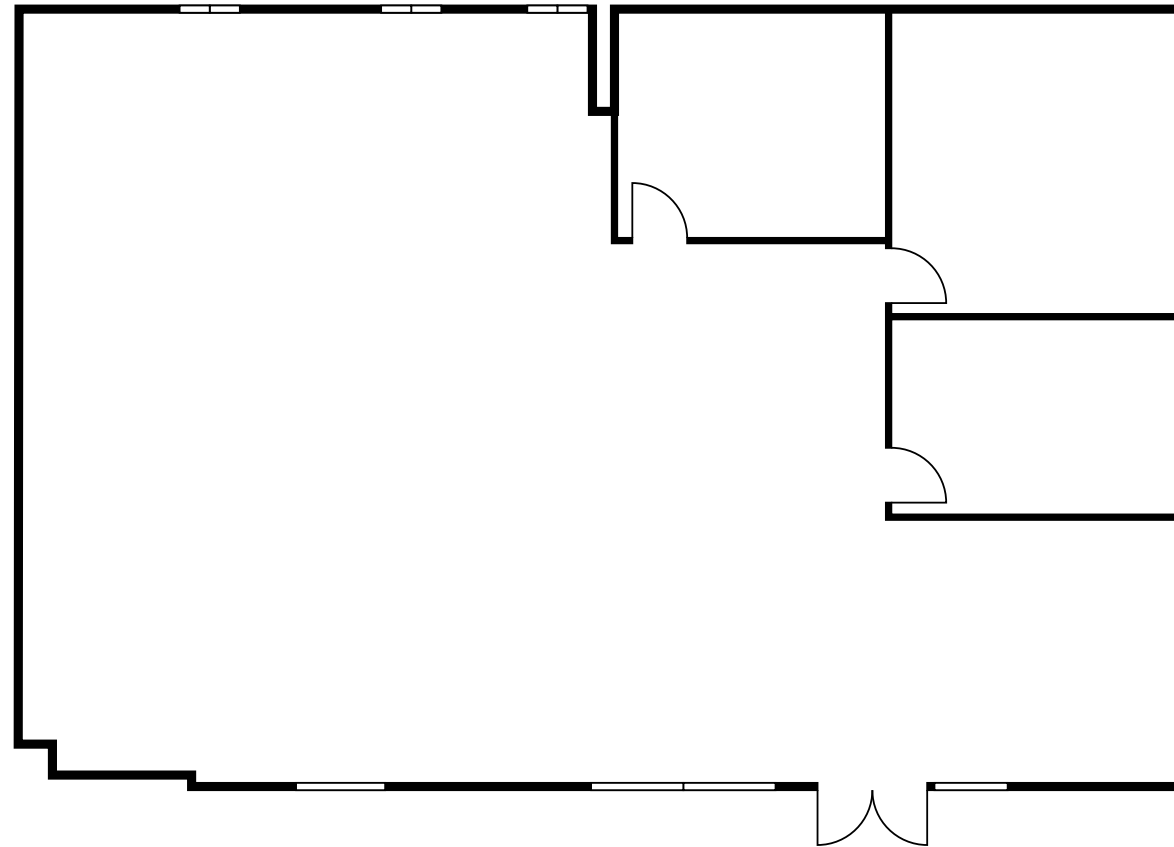

4677 Floor Plans

Office Space
FOR LEASE

SUITE 1B ±2,764 SF

[Click Here For
Virtual Tour](#)

Lakeshore Drive
Office Complex

4677 S LAKESHORE DR
TEMPE, AZ 85282

CONTACT US

Joe Pequeno
C +1 602 510 0003
joe.pequeno@cbre.com