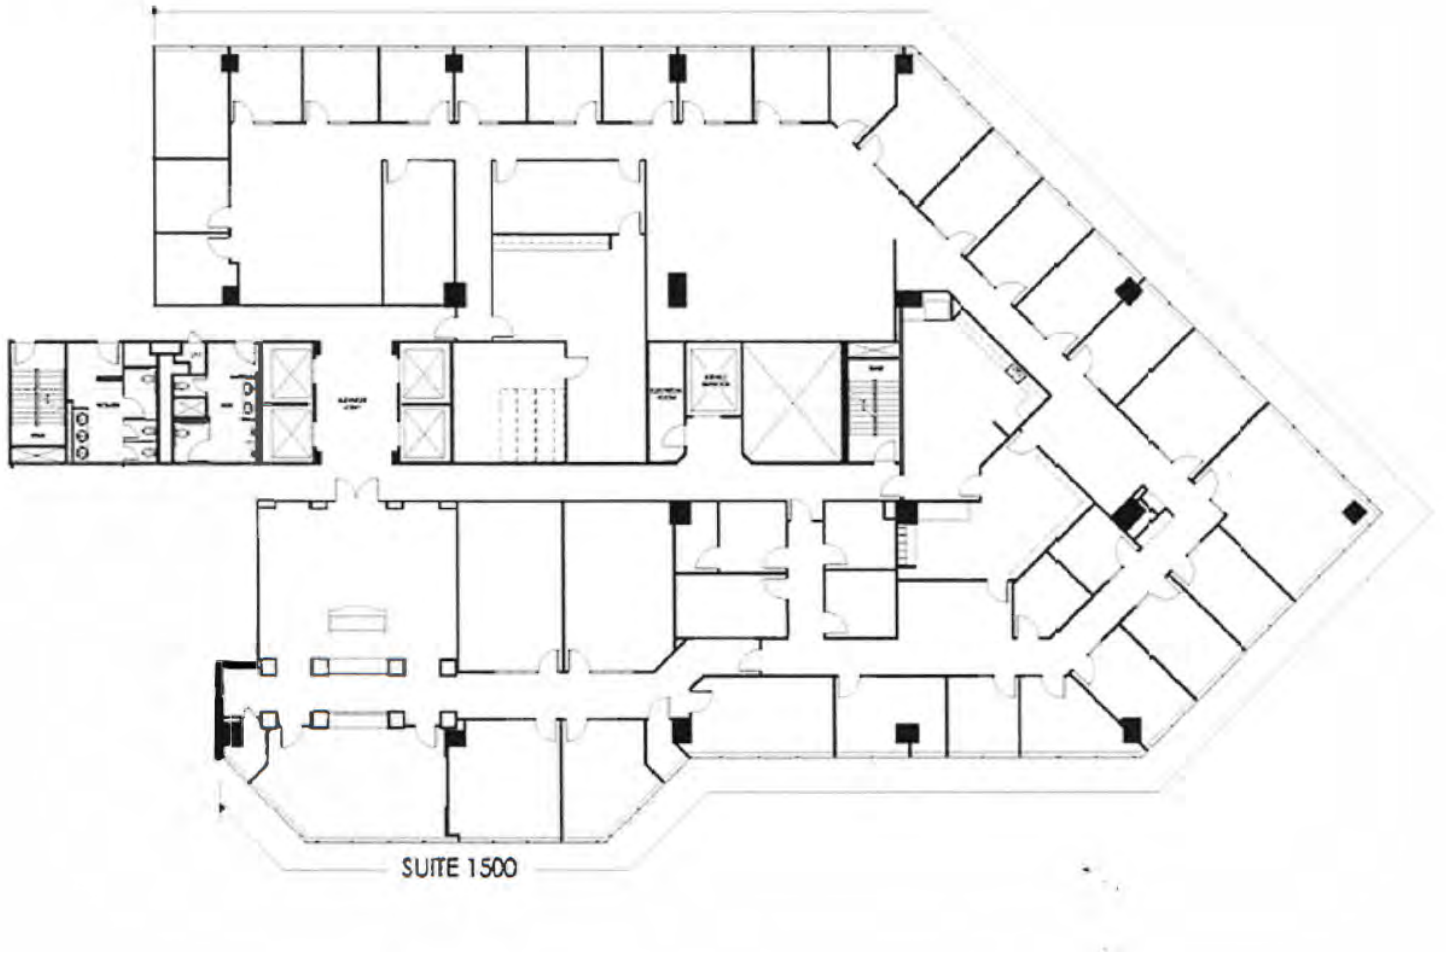

Merit Tower

12222 Merit Dr | Dallas, TX 75251

For Sublease

Contact Us

Corey Glasscock

Vice President

+1 214 979 6378

corey.glasscock@cbre.com

Jordan Buis

Executive Vice President

+1 214 979 6390

jordan.buis@cbre.com

© 2025 CBRE, Inc. All rights reserved. This information has been obtained from sources believed reliable, but has not been verified for accuracy or completeness. You should conduct a careful, independent investigation of the property and verify all information. Any reliance on this information is solely at your own risk. CBRE and the CBRE logo are service marks of CBRE, Inc. All other marks displayed on this document are the property of their respective owners, and the use of such logos does not imply any affiliation with or endorsement of CBRE. Photos herein are the property of their respective owners. Use of these images without the express written consent of the owner is prohibited.

CBRE