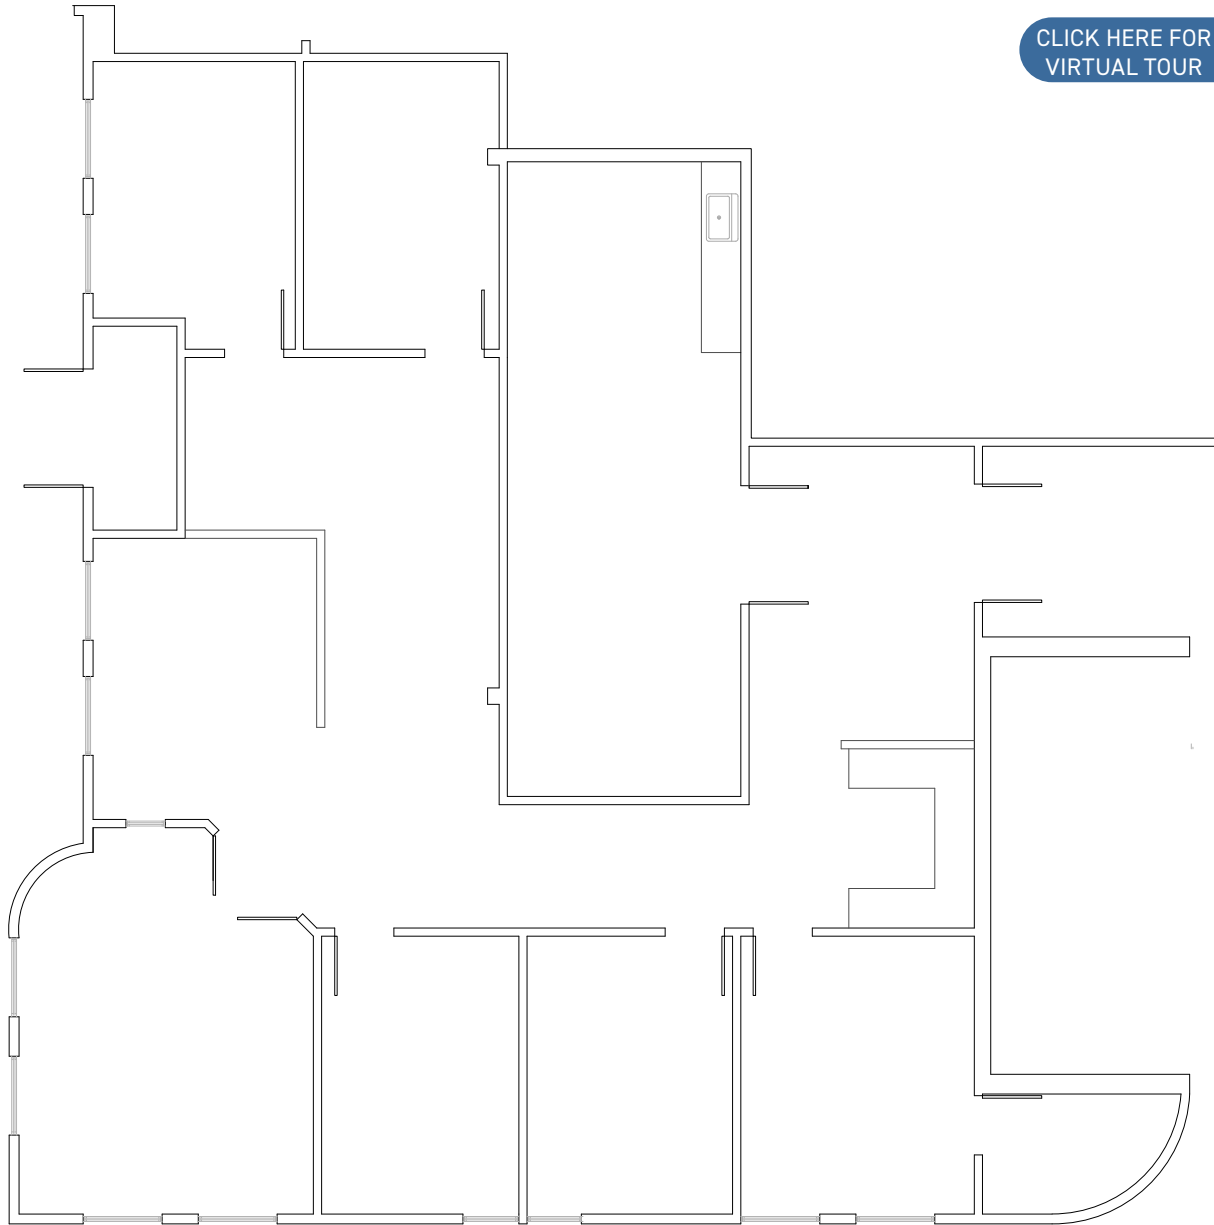

Suite 101

±2,954 SF

AVAILABLE SUITE FLOOR PLANS

OFFICE FOR LEASE

[CLICK HERE FOR VIRTUAL TOUR](#)

Not to Scale