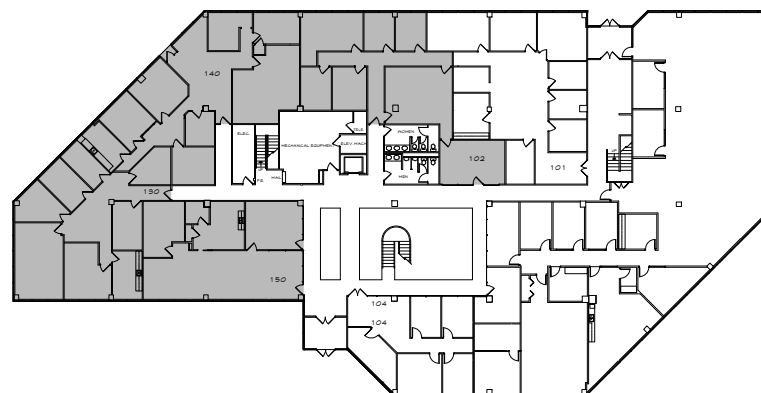

**SUITES
 102, 130
 140 & 150**

THREE
 MEMORIAL
 1ST FLOOR

CBRE

01.04.2023

LEASING
 PLAN

LR.1

SUITE 102
 2121 RSF

SUITE 140
 2620 RSF

140

102

130

150

SUITE 150
 1851 RSF

8,785 RSF

A FLOOR PLAN

SCALE: N.T.S.

NORTH

B KEY PLAN

SCALE: N.T.S.

NORTH