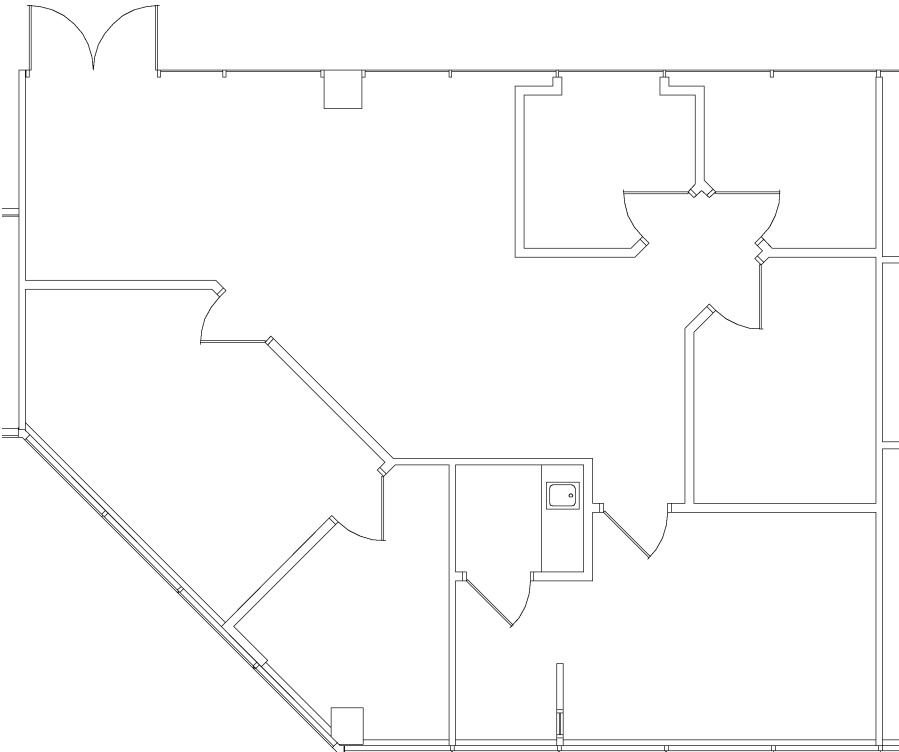

kinslow, keith & todd, inc.
architecture interiors engineering

tel 918.744.4270
fax 918.744.7849
2200 south utica place, suite 200
tulsa, oklahoma 74114
www.kktarchitects.com

SUITE 104
1,330.91 R.S.F.

A FLOOR PLAN 
SCALE: N.T.S. NORTH

B FLOOR PLAN 
SCALE: N.T.S. NORTH

THREE
MEMORIAL

SUITE 104

SCALE	N.T.S.
FILE NAME	3M01AS
MANAGER	YW
DRAWN BY	TT
4/15/14	

ASBUILT
PLAN

AS-1