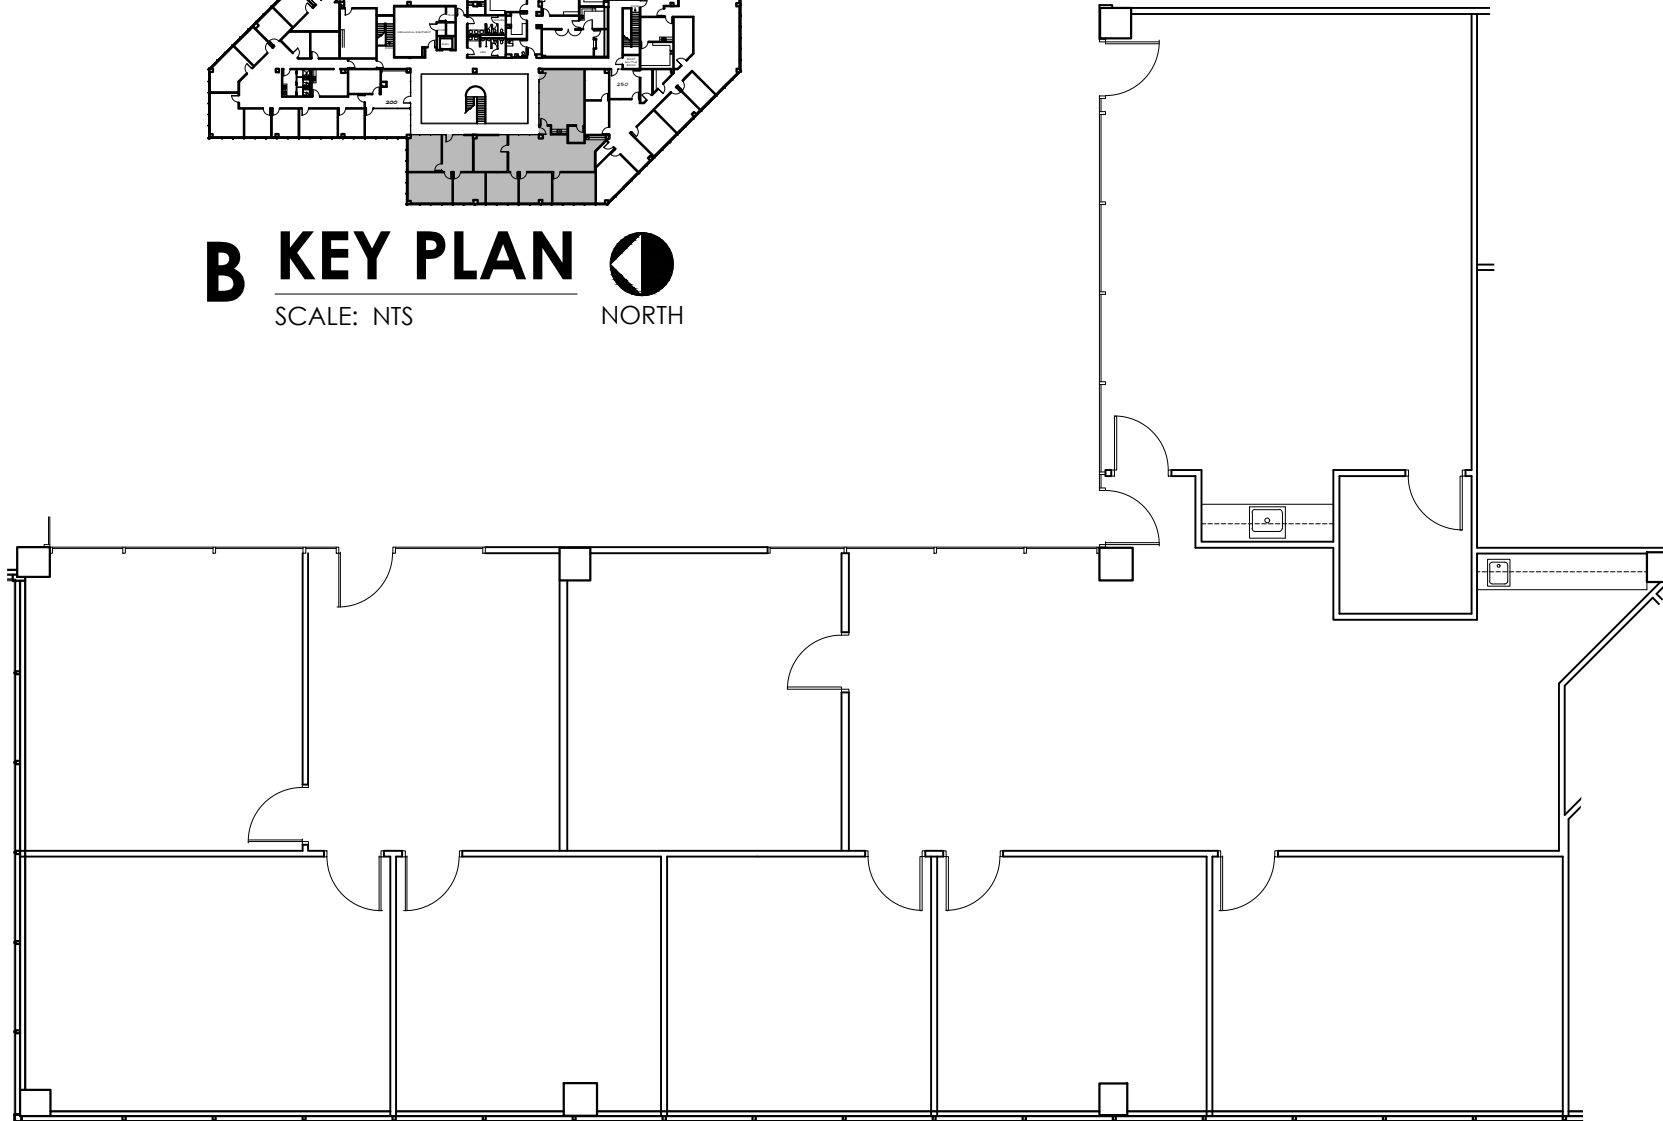

B KEY PLAN 
SCALE: NTS NORTH

3870 RSF

A FLOOR PLAN 
SCALE: 3/32" = 1'-0" NORTH

**SUITE
201**

THREE
MEMORIAL
2ND FLOOR

CBRE

08.26.2021

PLAN
LEASE

LE.1